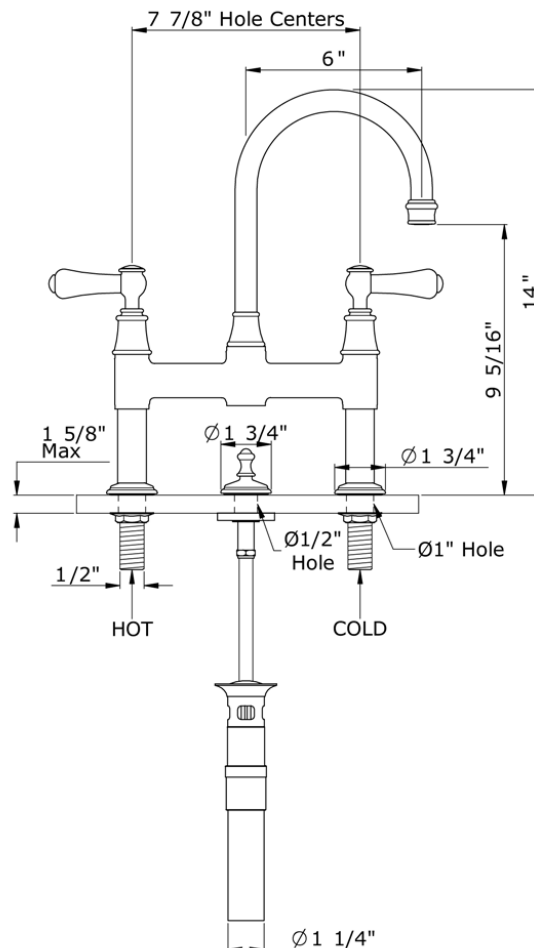

Georgian Era Deck Mounted Lavatory Bridge Faucet

ROHL Perrin & Rowe Bath

U.3708LSP

FEATURES

- Porcelain cap lever handles
- 8" centers
- Cutout: min. 1", max. 1 1/8"
- Unions included
- Swivel Spout
- Height: 14 1/8", reach: 6 1/4"
- Includes remode pop-up for lavatory sink
- Deck Mount only
- 1/4-turn ceramin disc valves

COLORS/FINISHES

- Polished Chrome
- Polished Nickel
- Satin Nickel
- Inca Brass
- English Bronze

WARRANTY

- Limited Lifetime

U.3708LSP Spare Parts

* Where indicated specify color