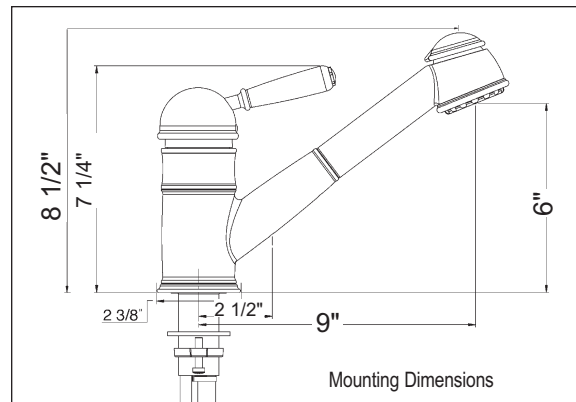

WARRANTY

- Limited Lifetime
- No Warranty on Tuscan Brass Finish (TCB)