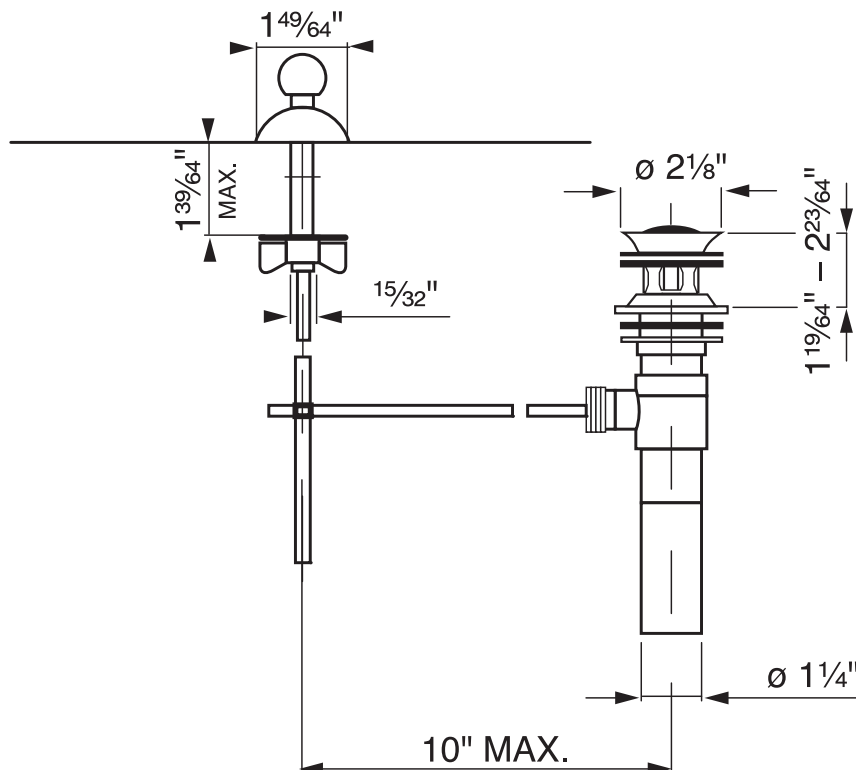

WARRANTY

- Limited Lifetime*

*No Warranty on Tuscan Brass Finish