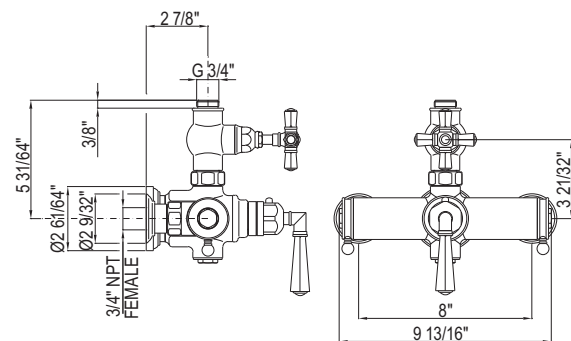

PALLADIAN EXPOSED THERMOSTATIC MIXER

ROHL Country Bath Collection

A4817LM (Metal Levers)

A4817XM (Cross Handle)

FEATURES

- A4917XM has cross handle on volume control and metal lever on temperature control
- Exposed thermostatic valve with volume control
- Inlets 3/4" female NPT
- Inlets 8" center-to-center
- 16 GPM at 45 PSI
- Integrated service stops with screens included
- Must order 1560 or 1565 riser to connect to outlet
- If PEX is utilized, oversize the supply line to 1" for full flow capacity

COLORS/FINISHES

- Polished Chrome
- Polished Nickel
- Satin Nickel
- Tuscan Brass
- Inca Brass

WARRANTY

- Limited Lifetime*
- *No warranty on Tuscan Brass finish

A4817XM