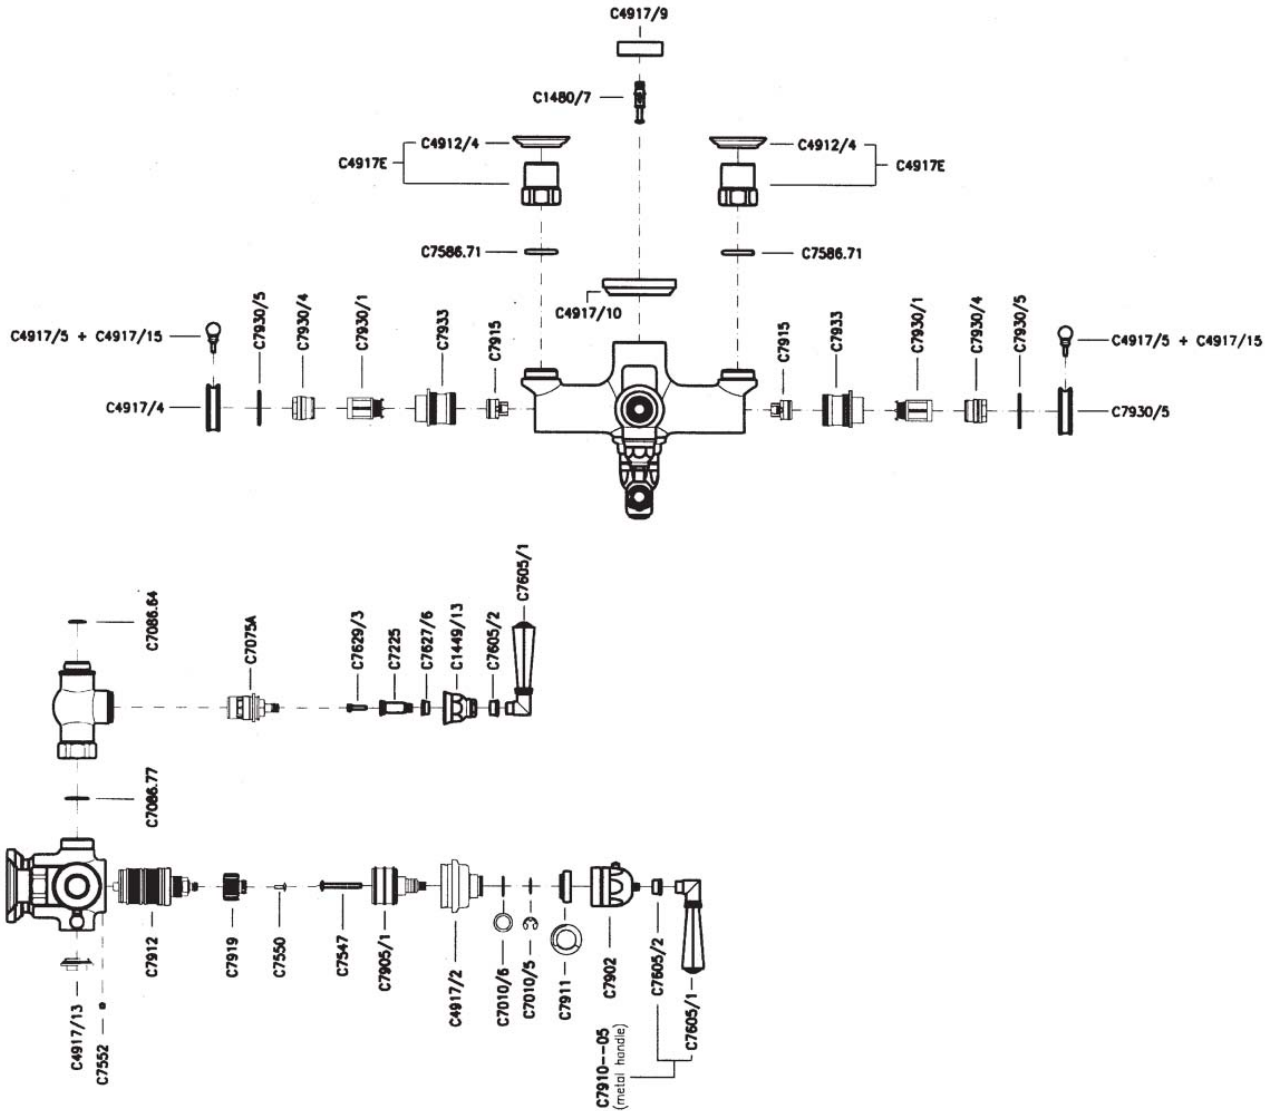

ROHL

Authentic Luxury for Kitchen and Bath®

www.rohlhome.com

A4817 Spare Parts

Consult your local ROHL showroom for additional information and specifications. For complete warranty details and a list of showrooms, go to www.rohlhome.com.