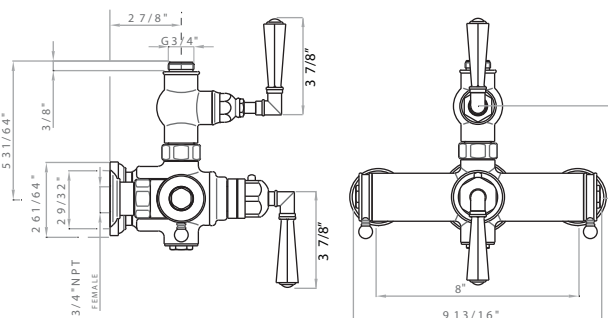

PALLADIAN EXPOSED THERMOSTATIC MIXER

ROHL Country Bath Collection

A4817LM (Metal Levers)

A4817XM (Cross Handle)

FEATURES

- A4917XM has cross handle on volume control and metal lever on temperature control
- Exposed thermostatic valve with volume control
- Inlets 3/4" female NPT
- Inlets 8" center-to-center
- 16 GPM at 45 PSI
- Integrated service stops with screens included
- Must order 1560 or 1565 riser to connect to outlet
- If PEX is utilized, oversize the supply line to 1" for full flow capacity

COLORS/FINISHES

- Polished Chrome
- Polished Nickel
- Satin Nickel
- Tuscan Brass
- Inca Brass

WARRANTY

- Limited Lifetime*
- *No warranty on Tuscan Brass finish

A4817LM