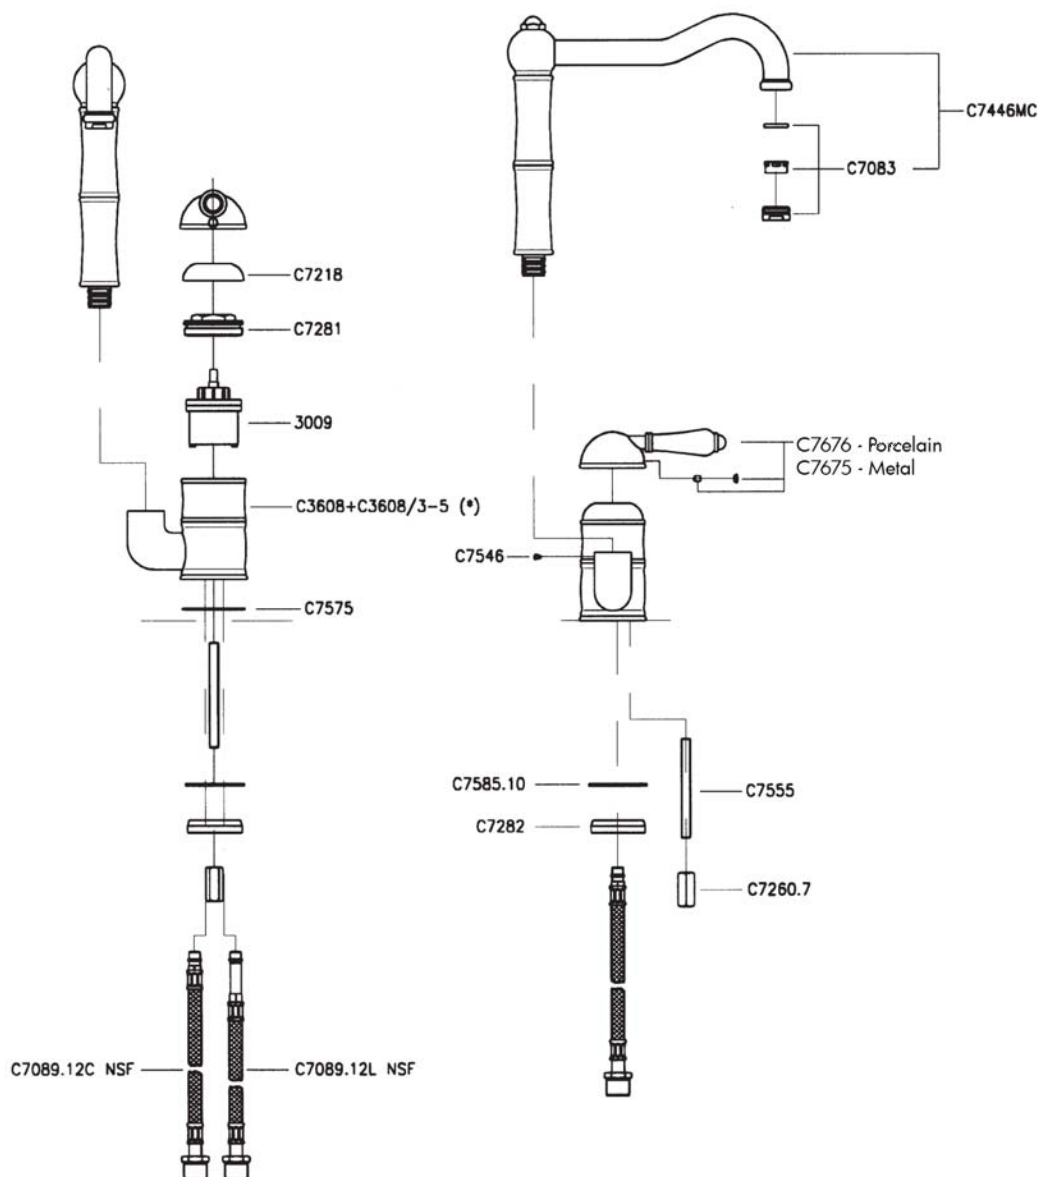

## Single Lever Column Spout Faucet

Rohl Country Kitchen Collection

A3608LPWS (Porcelain Lever with Handspray)

A3608LMWS (Metal Lever with Handspray)

A3608LP (Porcelain Lever without Handspray)

A3608LM (Metal Lever without Handspray)

### FEATURES

- Ceramic disc single lever cartridge
- 10 25/32" spout height
- 9" spout reach
- 1 3/8" cutout
- 1/2" IP flexible supplies

## A3608 Spare Parts

(\*) NOT AVAILABLE AS SPARE PART