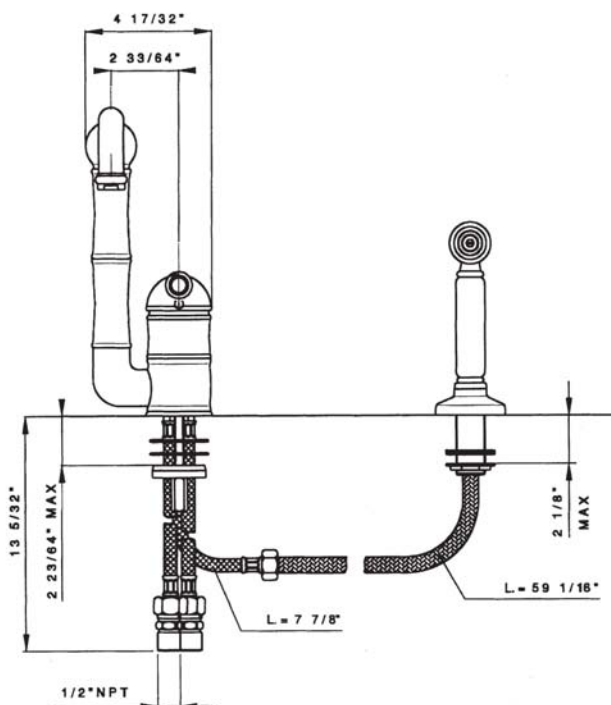

Consult your local ROHL showroom for additional information and specifications. For complete warranty details and a list of showrooms, go to www.rohlhome.com.