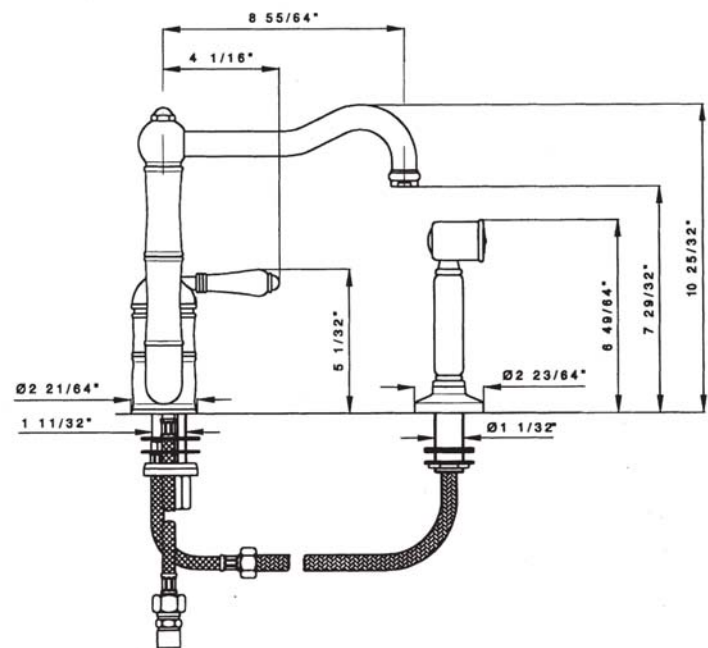

Consult your local ROHL showroom for additional information and specifications. For complete warranty details and a list of showrooms, go to www.rohlhome.com.