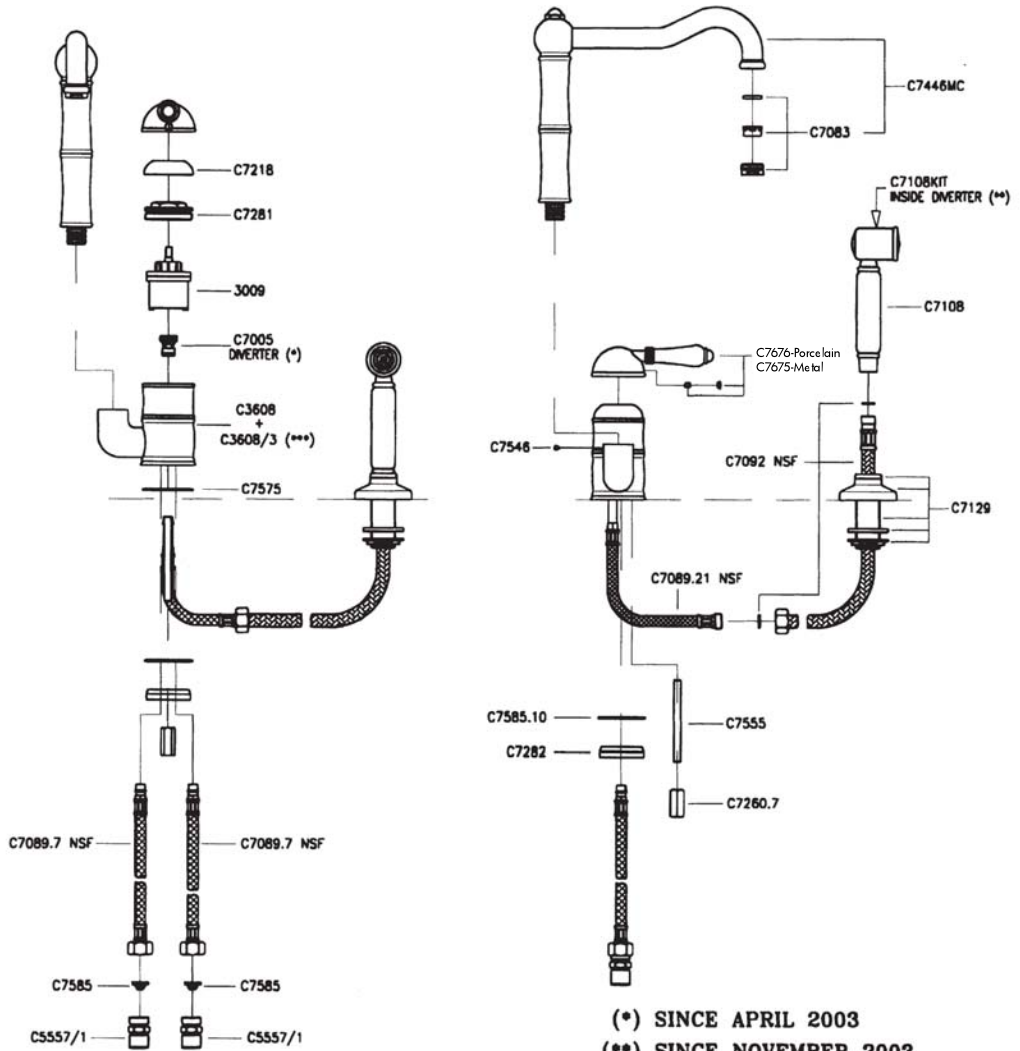

A3608WS Spare Parts