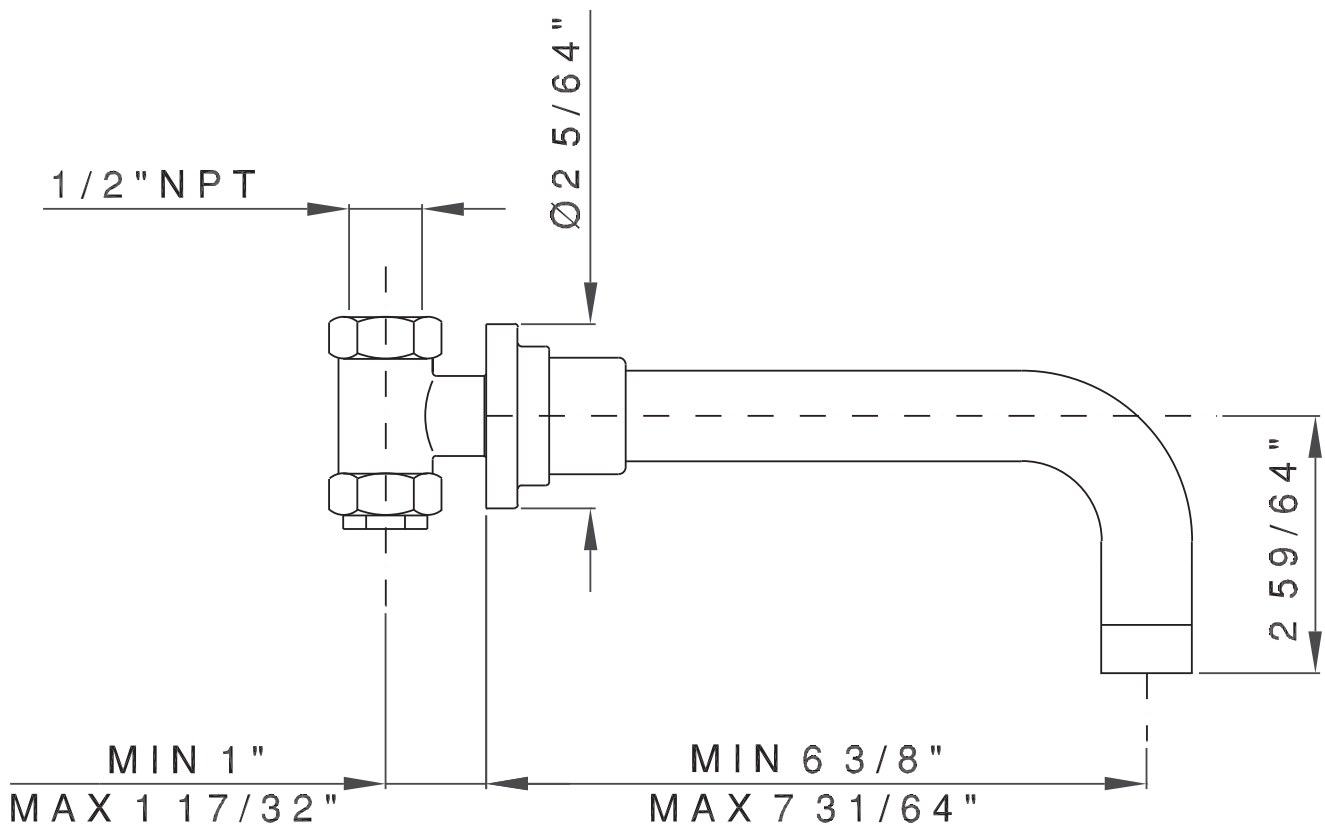

## LOMBARDIA WALL MOUNT TUB SPOUT

Modern Bath

A2203

### FEATURES

- 1/2" female NPT inlet
- Minimum 6 3/8" reach
- Solid brass construction

## A2203 PARTS