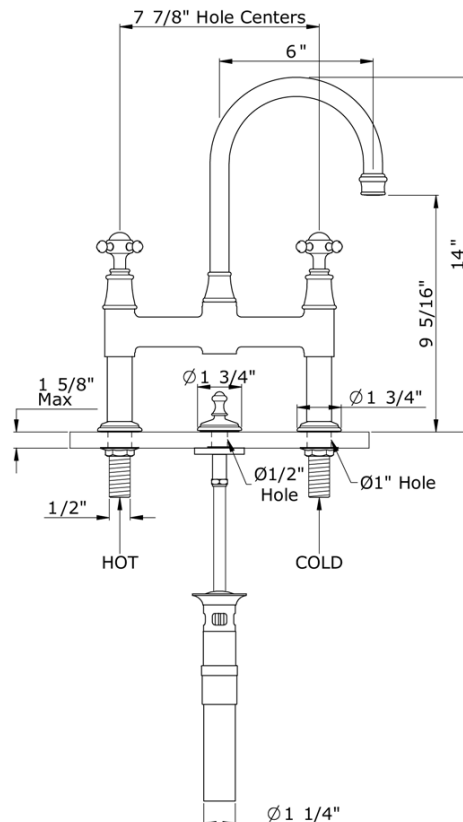

WARRANTY

- Limited Lifetime

* For CA/VT, place a "-2" at end of model number for code compliant product. (Example A3608LMAPC-2)

Consult your local ROHL showroom for additional information and specifications. For complete warranty details and a list of showrooms, go to www.rohlhome.com.