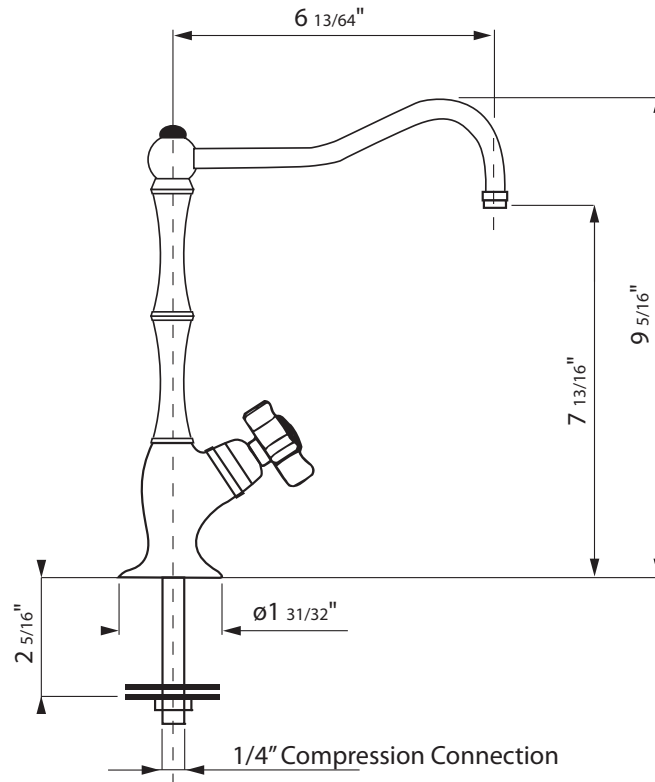

Column Spout Filter Faucet

Rohl Country Kitchen Collection

A1435LM* (Mini Metal Lever)

A1435LP* (Mini Porcelain Lever)

A1435X* (Mini Five Spoke Handle)

A1435XM* (Mini Cross Handle)

FEATURES

- Solid brass
- Spout height $9\frac{5}{16}$ "
- Spout reach $6\frac{13}{64}$ "
- $\frac{1}{4}$ -turn ceramic valve
- Swivel spout
- $\frac{1}{4}$ " compression connection
- Designed to work with most independent filtration systems
- $1\frac{3}{8}$ " max. hole cutout
- Not suitable for Reverse Osmosis (RO) systems or any instant hot systems

FINISHES

- Polished Chrome
- Polished Nickel
- Satin Nickel
- Tuscan Brass
- Inca Brass

WARRANTY

- Limited Lifetime*
- * No Warranty on Tuscan Brass Finish (TCB)

* For CA/V T, place a "-2" at end of model number for code compliant product. (Example A3608LMAPC-2)