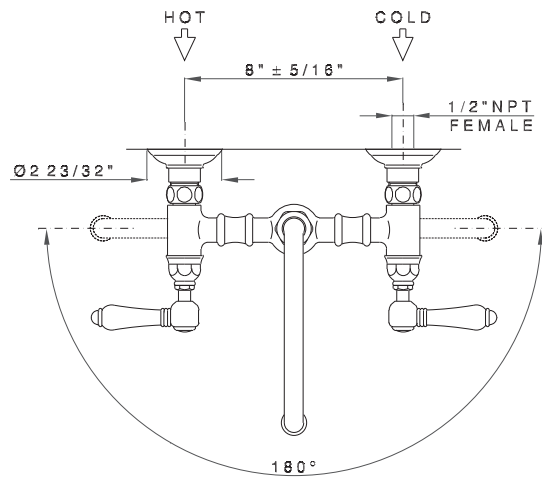

WARRANTY

- Limited Lifetime*
- No Warranty on Tuscan Brass Finish (TCB)