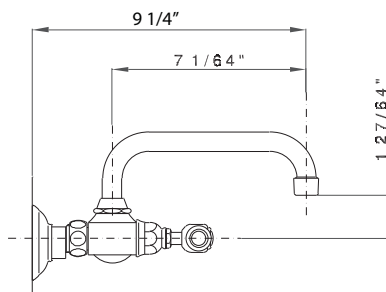

A1423LM & A1423LP