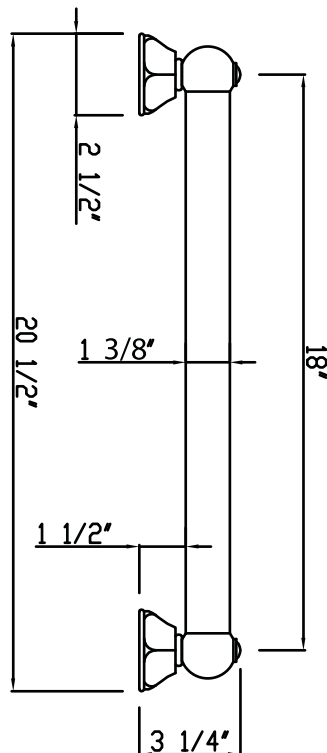

WARRANTY

- Limited Lifetime*

*No warranty on Tuscan Brass Finish (TCB)

Consult your local Rohl showroom for additional information and specifications. For complete warranty details and a list of showrooms, go to www.rohlhome.com.