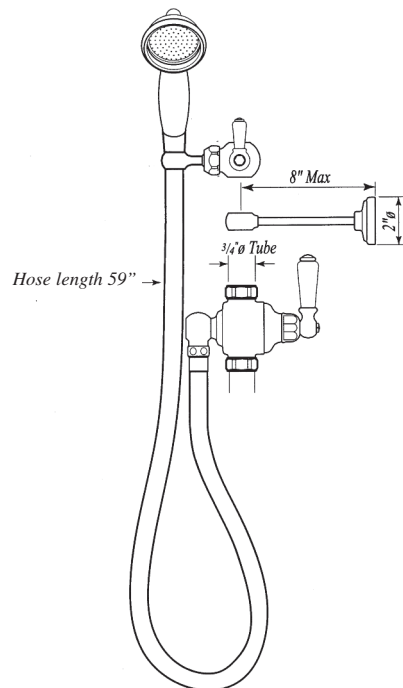

EDWARDIAN RISER DIVERTER KIT INCLUDING U.5383 AND U.5394

ROHL Perrin & Rowe® Bath

U.5373NLS (Metal Levers and Handshower)

FEATURES

- 8" riser outlet and riser diverter package for exposed thermostatic shower package or exposed tub/shower valve packages
- 59" flexible metal hose

COLORS/FINISHES

- Polished Chrome
- Polished Nickel
- Satin Nickel
- English Bronze
- Inca Brass

WARRANTY

- Limited Lifetime