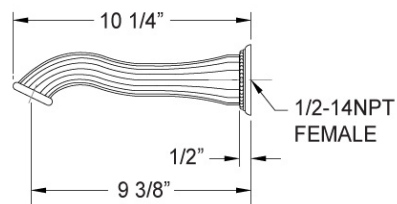

Wall Lavatory Set Model WL274_026

FEATURES

- Style: Baroque Treasures
- Collection: Regent
- Temperature controlled by handles
- 1.5 gpm @ 60 psi

COLOR FINISHES

- Polished Nickel (WL274_014)
- Satin Nickel (WL274_015)
- Pewter (WL274_15A)
- Polished Chrome (WL274_026)
- Polished Brass (WL274_003)
- Polished Brass Antiqued (WL274_007)
- Satin Brass (WL274_004)
- Polished Gold (WL274_025)
- Polished Gold Antiqued (WL274_25D)
- Satin Gold (WL274_024)
- Satin Gold Antiqued (WL274_24D)
- Satin Jeweler's Gold (WL274_24J)
- Old English Brass (WL274_OEB)
- Antique Brass (WL274_047)
- Antique Bronze (WL274_11B)

Valve Shown: 8090536R