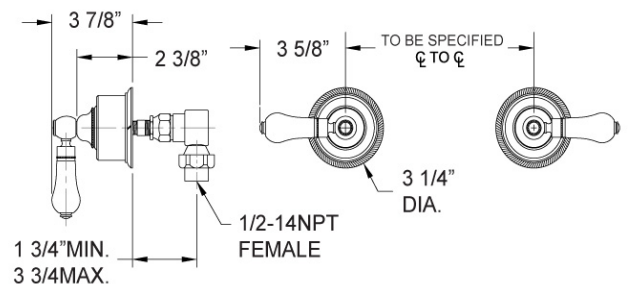

Wall Lavatory Set Model WL274_026

FEATURES

- Style: Baroque Treasures
- Collection: Regent
- Temperature controlled by handles
- 1.5 gpm @ 60 psi

COLOR FINISHES

- Polished Nickel (WL274_014)
- Satin Nickel (WL274_015)
- Pewter (WL274_15A)
- Polished Chrome (WL274_026)
- Polished Brass (WL274_003)
- Polished Brass Antiqued (WL274_007)
- Satin Brass (WL274_004)
- Polished Gold (WL274_025)
- Polished Gold Antiqued (WL274_25D)
- Satin Gold (WL274_024)
- Satin Gold Antiqued (WL274_24D)
- Satin Jeweler's Gold (WL274_24J)
- Old English Brass (WL274_OEB)
- Antique Brass (WL274_047)
- Antique Bronze (WL274_11B)

Valve Shown: 8090536R