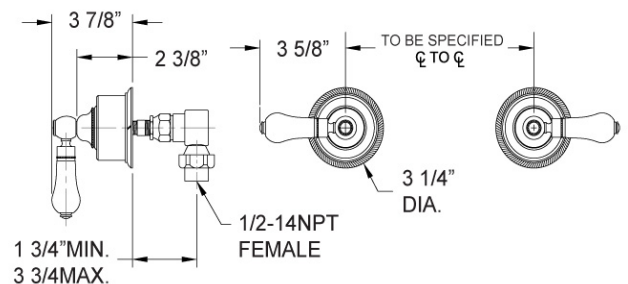

Image shown may not be in the finish selected

Valve Shown: 8090536R