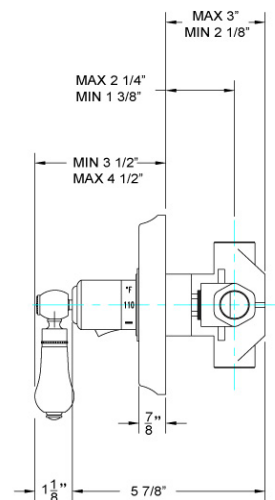

COMPLIES WITH

- A112.18.1-05/CSA B125.1-2005-CERTIFIED
- cUPC-CERTIFIED
- UPC-CERTIFIED

SIDE VIEW