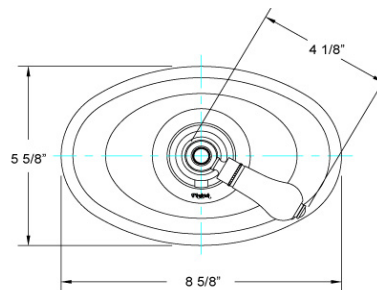

COMPLIES WITH

- A112.18.1-05/CSA B125.1-2005-CERTIFIED
- cUPC-CERTIFIED
- UPC-CERTIFIED

SIDE VIEW