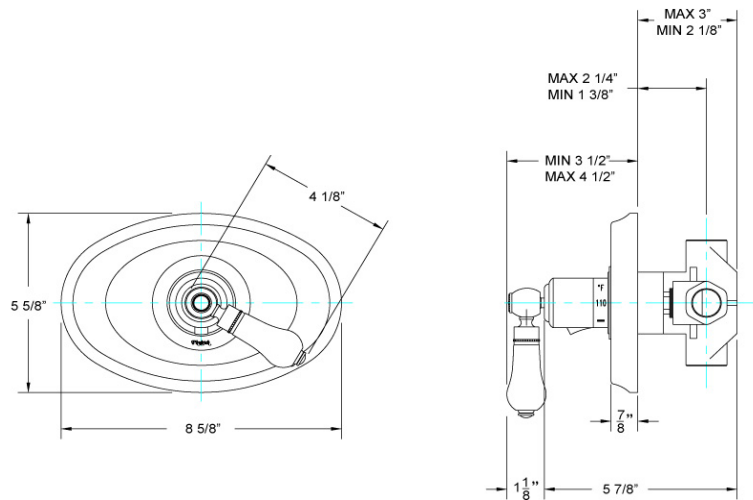

COMPLIES WITH

- A112.18.1-05/CSA B125.1-2005-CERTIFIED
- cUPC-CERTIFIED
- UPC-CERTIFIED

SIDE VIEW