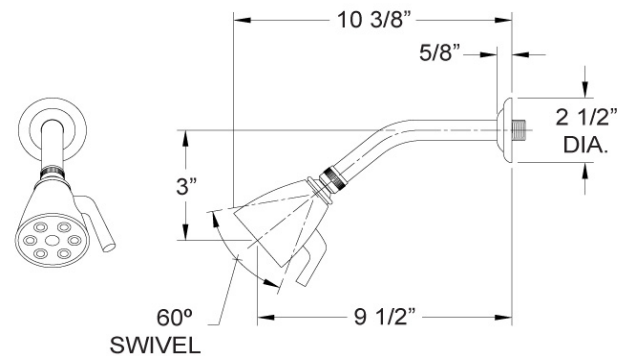

Pressure Balance Shower Set Model PB3273_026

FEATURES

- Style: Baroque Treasures
- Collection: Regent
- Temperature controlled by handle
- Temperature control within 3.6°F (2°C) of set point even with a 50% water pressure drop
- Anti-scald
- 2.5 gpm @ max

COLOR FINISHES

- Polished Nickel (PB3273_014)
- Satin Nickel (PB3273_015)
- Pewter (PB3273_15A)
- Polished Chrome (PB3273_026)
- Polished Brass (PB3273_003)
- Polished Brass Antiqued (PB3273_007)
- Satin Brass (PB3273_004)
- Polished Gold (PB3273_025)
- Polished Gold Antiqued (PB3273_25D)
- Satin Gold (PB3273_024)
- Satin Gold Antiqued (PB3273_24D)
- Satin Jeweler's Gold (PB3273_24J)
- Old English Brass (PB3273_OEB)
- Antique Brass (PB3273_047)
- Antique Bronze (PB3273_11B)

WARRANTY

- Limited Lifetime

COMPLIES WITH

- ADA
- A112.18.1-05/CSA B125.1-2005-CERTIFIED
- cUPC-CERTIFIED
- UPC-CERTIFIED