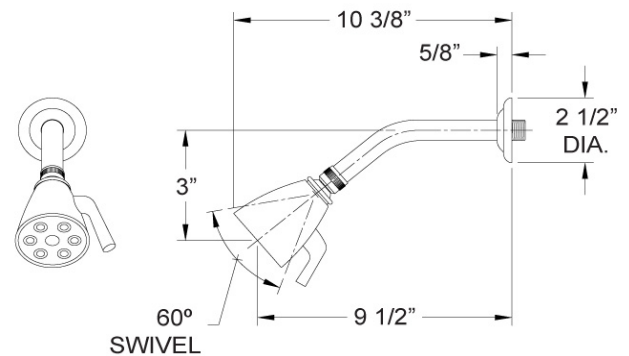

Pressure Balance Shower Set Model PB3271_026

FEATURES

- Style: Baroque Treasures
- Collection: Regent
- Temperature controlled by handle
- Temperature control within 3.6°F (2°C) of set point even with a 50% water pressure drop
- Anti-scald
- 2.5 gpm @ max

COLOR FINISHES

- Polished Nickel (PB3271_014)
- Satin Nickel (PB3271_015)
- Pewter (PB3271_15A)
- Polished Chrome (PB3271_026)
- Polished Brass (PB3271_003)
- Polished Brass Antiqued (PB3271_007)
- Satin Brass (PB3271_004)
- Polished Gold (PB3271_025)
- Polished Gold Antiqued (PB3271_25D)
- Satin Gold (PB3271_024)
- Satin Gold Antiqued (PB3271_24D)
- Satin Jeweler's Gold (PB3271_24J)
- Old English Brass (PB3271_OEB)
- Antique Brass (PB3271_047)
- Antique Bronze (PB3271_11B)

Image shown may not be in the finish selected