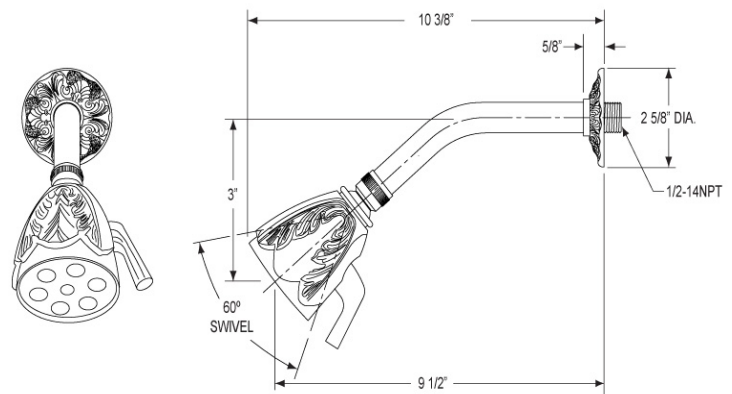

Pressure Balance Shower Set Model PB3243_026

FEATURES

- Style: Baroque Treasures
- Collection: Versailles
- Temperature controlled by handle
- Temperature control within 3.6°F (2°C) of set point even with a 50% water pressure drop
- Anti-scald
- 2.5 gpm @ max

COLOR FINISHES

- Polished Nickel (PB3243_014)
- Satin Nickel (PB3243_015)
- Pewter (PB3243_15A)
- Polished Chrome (PB3243_026)
- Polished Brass (PB3243_003)
- Polished Brass Antiqued (PB3243_007)
- Satin Brass (PB3243_004)
- Polished Gold (PB3243_025)
- Polished Gold Antiqued (PB3243_25D)
- Satin Gold (PB3243_024)
- Satin Gold Antiqued (PB3243_24D)
- Satin Jeweler's Gold (PB3243_24J)
- Old English Brass (PB3243_OEB)
- Antique Brass (PB3243_047)
- Antique Bronze (PB3243_11B)

WARRANTY

- Limited Lifetime

COMPLIES WITH

- ADA
- A112.18.1-05/CSA B125.1-2005-CERTIFIED
- cUPC-CERTIFIED
- UPC-CERTIFIED