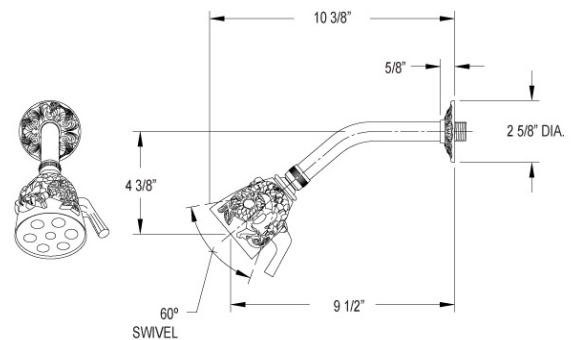

Pressure Balance Shower Set Model PB3184_026

FEATURES

- Style: Baroque Treasures
- Collection: Dolphin
- Temperature controlled by handle
- Temperature control within 3.6°F (2°C) of set point even with a 50% water pressure drop
- Anti-scald
- 2.5 gpm @ max

COLOR FINISHES

- Polished Nickel (PB3184_014)
- Satin Nickel (PB3184_015)
- Pewter (PB3184_15A)
- Polished Chrome (PB3184_026)
- Polished Brass (PB3184_003)
- Polished Brass Antiqued (PB3184_007)
- Satin Brass (PB3184_004)
- Polished Gold (PB3184_025)
- Polished Gold Antiqued (PB3184_25D)
- Satin Gold (PB3184_024)
- Satin Gold Antiqued (PB3184_24D)
- Satin Jeweler's Gold (PB3184_24J)
- Old English Brass (PB3184_OEB)
- Antique Brass (PB3184_047)
- Antique Bronze (PB3184_11B)

WARRANTY

- Limited Lifetime

COMPLIES WITH

- ADA
- A112.18.1-05/CSA B125.1-2005-CERTIFIED
- cUPC-CERTIFIED
- UPC-CERTIFIED