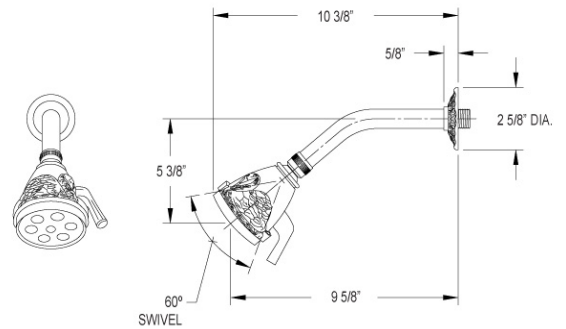

Pressure Balance Shower Set Model PB3183_026

FEATURES

- Style: Baroque Treasures
- Collection: Swan
- Temperature controlled by handle
- Temperature control within 3.6°F (2°C) of set point even with a 50% water pressure drop
- Anti-scald
- 2.5 gpm @ max

COLOR FINISHES

- Polished Nickel (PB3183_014)
- Satin Nickel (PB3183_015)
- Pewter (PB3183_15A)
- Polished Chrome (PB3183_026)
- Polished Brass (PB3183_003)
- Polished Brass Antiqued (PB3183_007)
- Satin Brass (PB3183_004)
- Polished Gold (PB3183_025)
- Polished Gold Antiqued (PB3183_25D)
- Satin Gold (PB3183_024)
- Satin Gold Antiqued (PB3183_24D)
- Satin Jeweler's Gold (PB3183_24J)
- Old English Brass (PB3183_OEB)
- Antique Brass (PB3183_047)
- Antique Bronze (PB3183_11B)

WARRANTY

- Limited Lifetime

COMPLIES WITH

- ADA
- A112.18.1-05/CSA B125.1-2005-CERTIFIED
- cUPC-CERTIFIED
- UPC-CERTIFIED