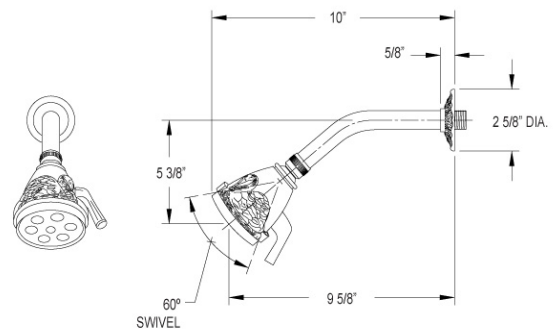

Pressure Balance Shower Set Model PB3123_026

FEATURES

- Style: Baroque Treasures
- Collection: Swan
- Temperature controlled by handle
- Temperature control within 3.6°F (2°C) of set point even with a 50% water pressure drop
- Anti-scald
- 2.5 gpm @ max

COLOR FINISHES

- Polished Nickel (PB3123_014)
- Satin Nickel (PB3123_015)
- Pewter (PB3123_15A)
- Polished Chrome (PB3123_026)
- Polished Brass (PB3123_003)
- Polished Brass Antiqued (PB3123_007)
- Satin Brass (PB3123_004)
- Polished Gold (PB3123_025)
- Polished Gold Antiqued (PB3123_25D)
- Satin Gold (PB3123_024)
- Satin Gold Antiqued (PB3123_24D)
- Satin Jeweler's Gold (PB3123_24J)
- Old English Brass (PB3123_OEB)
- Antique Brass (PB3123_047)
- Antique Bronze (PB3123_11B)

Image shown may not be in the finish selected