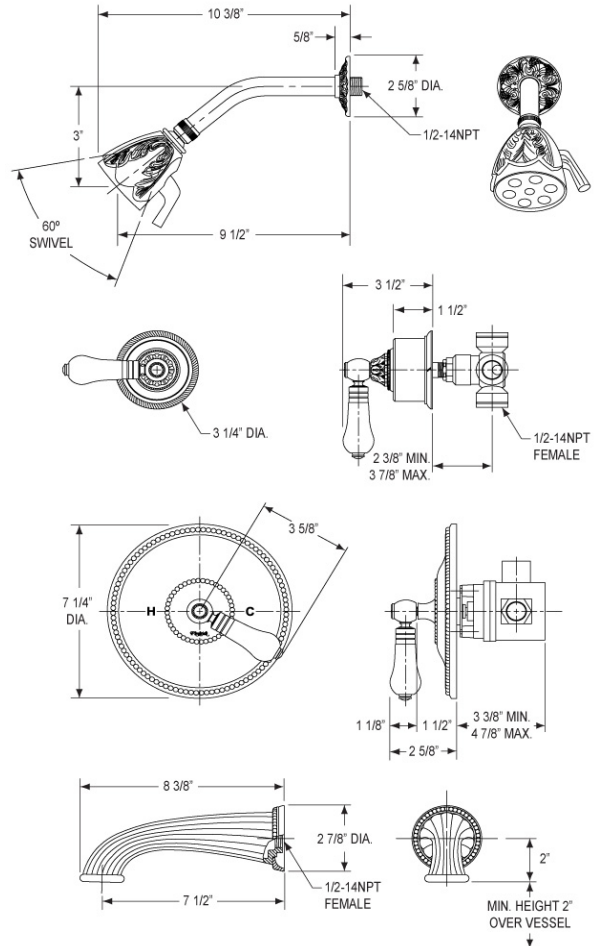

Pressure Balance Tub and Shower Set Model PB2243_026

FEATURES

- Style: Baroque Treasures
- Collection: Versailles
- Back to back installation capability
- Anti-scald
- Temperature control within 3.6°F (2°C) of set point even with a 50% water pressure drop
- Temperature controlled by handles

COLOR FINISHES

- Polished Nickel (PB2243_014)
- Satin Nickel (PB2243_015)
- Pewter (PB2243_15A)
- Polished Chrome (PB2243_026)
- Polished Brass (PB2243_003)
- Polished Brass Antiqued (PB2243_007)
- Satin Brass (PB2243_004)
- Polished Gold (PB2243_025)
- Polished Gold Antiqued (PB2243_25D)
- Satin Gold (PB2243_024)
- Satin Gold Antiqued (PB2243_24D)
- Satin Jeweler's Gold (PB2243_24J)
- Old English Brass (PB2243_OEB)
- Antique Brass (PB2243_047)
- Antique Bronze (PB2243_11B)

Image shown may not be in the finish selected

WARRANTY

- Limited Lifetime

COMPLIES WITH

- ADA
- A112.18.1-05/CSA B125.1-2005-CERTIFIED
- cUPC-CERTIFIED
- UPC-CERTIFIED