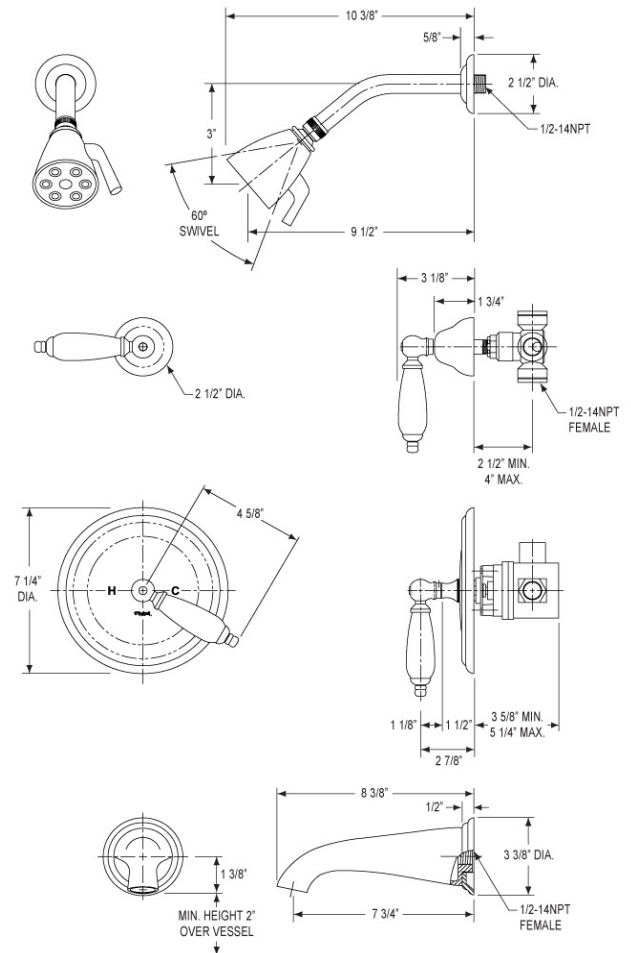

Pressure Balance Tub and Shower Set Model PB2158C_026

FEATURES

- Style: Baroque Treasures
- Collection: Carrara
- Back to back installation capability
- Anti-scald
- Temperature control within 3.6°F (2°C) of set point even with a 50% water pressure drop
- Temperature controlled by handles

COLOR FINISHES

- Polished Nickel (PB2158C_014)
- Satin Nickel (PB2158C_015)
- Pewter (PB2158C_15A)
- Polished Chrome (PB2158C_026)
- Polished Brass (PB2158C_003)
- Polished Brass Antiqued (PB2158C_007)
- Satin Brass (PB2158C_004)
- Polished Gold (PB2158C_025)
- Polished Gold Antiqued (PB2158C_25D)
- Satin Gold (PB2158C_024)
- Satin Gold Antiqued (PB2158C_24D)
- Satin Jeweler's Gold (PB2158C_24J)
- Old English Brass (PB2158C_OEB)
- Antique Brass (PB2158C_047)
- Antique Bronze (PB2158C_11B)

Image shown may not be in the finish selected

WARRANTY

- Limited Lifetime

COMPLIES WITH

- ADA
- A112.18.1-05/CSA B125.1-2005-CERTIFIED
- cUPC-CERTIFIED
- UPC-CERTIFIED