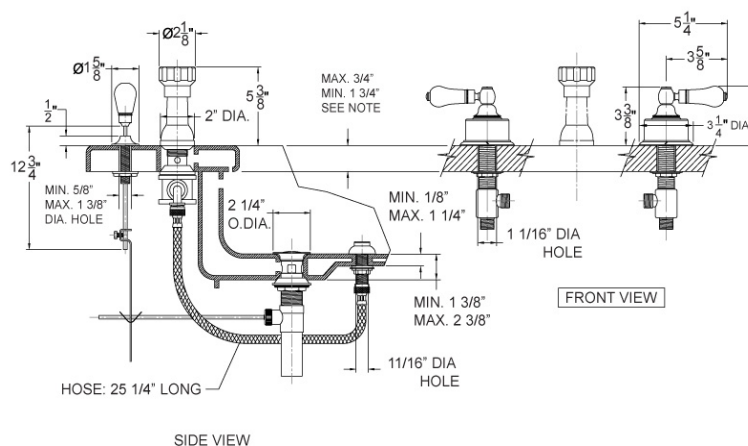

Four Hole Bidet Set Model K4272_026

FEATURES

- Style: Baroque Treasures
- Collection: Regent
- 5/8" (16mm) min. to 1-3/8" (35mm) max. hole size for pop-up rod
- 1-1/16" (27mm) hole size for valves
- Pop-up drain with lift rod and tailpiece
- Vertical Spray

NOTE:

HOLE TO BE CENTER ON OPENING AS SHOWN ON DIAGRAM.

WARRANTY

- Limited Lifetime

COMPLIES WITH

- A112.18.1-05/CSA B125.1-2005-CERTIFIED
- cUPC-CERTIFIED
- UPC-CERTIFIED