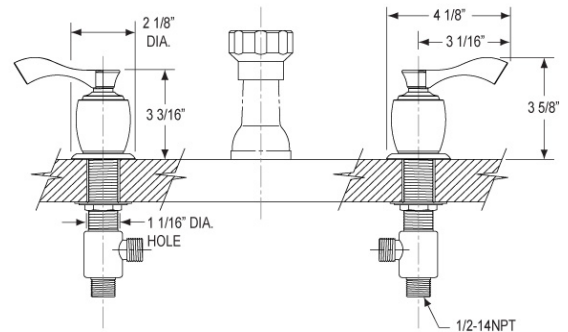

COLOR FINISHES

- Polished Nickel (K4105_014)
- Satin Nickel (K4105_015)
- Pewter (K4105_15A)
- Polished Chrome (K4105_026)
- Polished Brass (K4105_003)
- Polished Brass Antiqued (K4105_007)
- Satin Brass (K4105_004)
- Polished Gold (K4105_025)
- Polished Gold Antiqued (K4105_25D)
- Satin Gold (K4105_024)
- Satin Gold Antiqued (K4105_24D)
- Satin Jeweler's Gold (K4105_24J)
- Old English Brass (K4105_OEB)
- Antique Brass (K4105_047)
- Antique Bronze (K4105_11B)

Image shown may not be in the finish selected