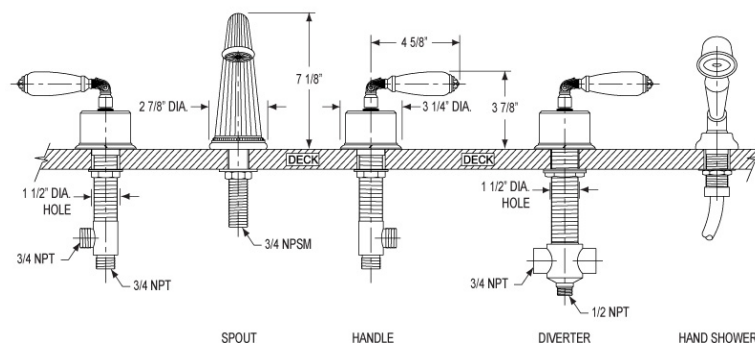

COLOR FINISHES

- Polished Nickel (K2338CP1_014)
- Satin Nickel (K2338CP1_015)
- Pewter (K2338CP1_15A)
- Polished Chrome (K2338CP1_026)
- Polished Brass (K2338CP1_003)
- Polished Brass Antiqued (K2338CP1_007)
- Satin Brass (K2338CP1_004)
- Polished Gold (K2338CP1_025)
- Polished Gold Antiqued (K2338CP1_25D)
- Satin Gold (K2338CP1_024)
- Satin Gold Antiqued (K2338CP1_24D)
- Satin Jeweler's Gold (K2338CP1_24J)
- Old English Brass (K2338CP1_OEB)
- Antique Brass (K2338CP1_047)
- Antique Bronze (K2338CP1_11B)

Image shown may not be in the finish selected