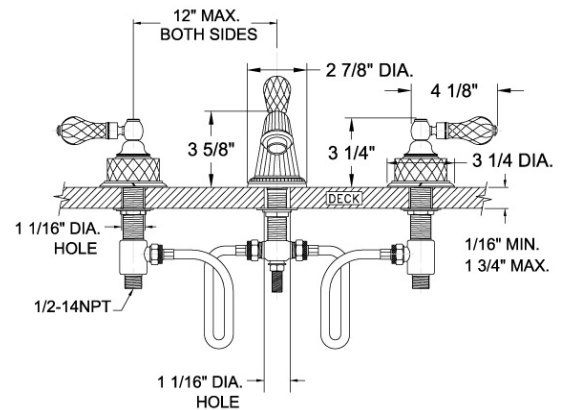

Image shown may not be in the finish selected