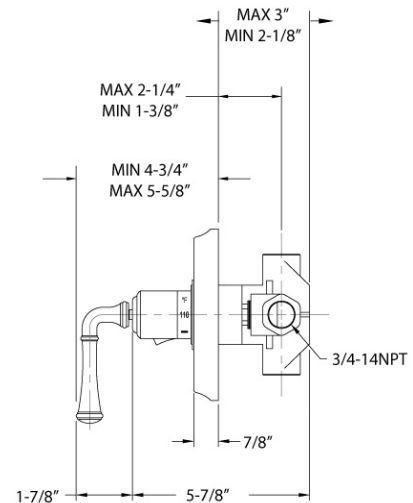

### 3/4" Thermostat Model DTH205\_026

#### COMPLIES WITH

- A112.18.1-05/CSA B125.1-2005-CERTIFIED
- cUPC-CERTIFIED
- UPC-CERTIFIED

Image shown may not be in the finish selected

SIDE VIEW