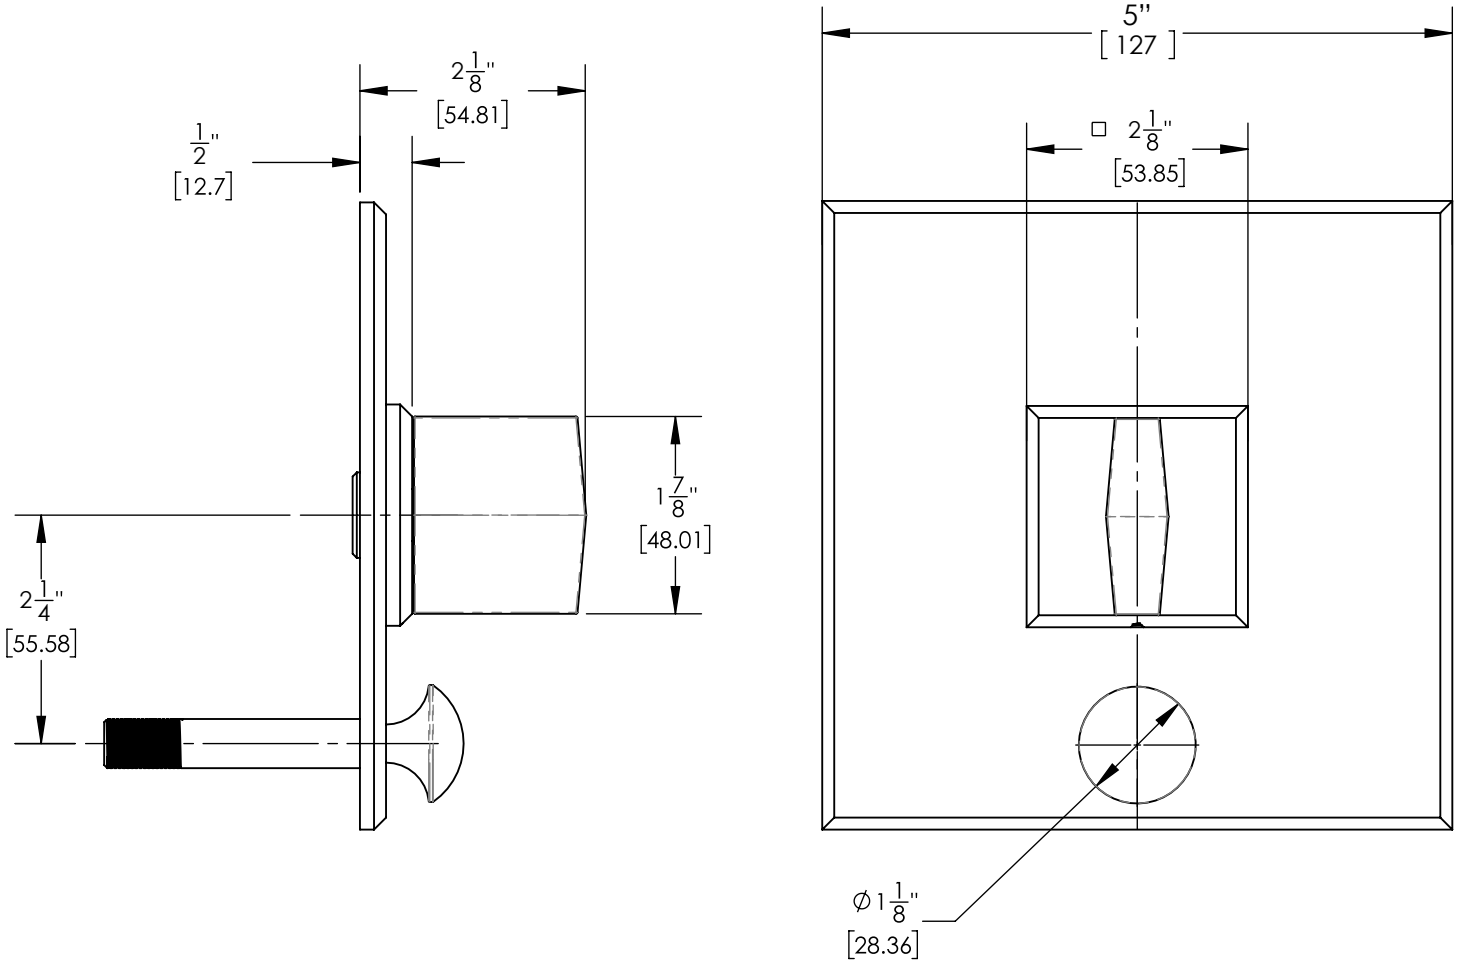

■ **PRODUCT DIMENSIONS**

www.phylrich.com

1261 Logan Avenue, Costa Mesa, California 92626.
Phone: 714.361.4800 Fax: 714.617.3120

CODES & STANDARDS

ASME A112.181/ CSA B1251, ASME 112.18.2/ CSA B125.2, ANSI NSF, CEC

WARRANTY

Mechanical Warranty: 10 Years from date of purchase.
Finish Warranty: See catalog for further information.

Rev-