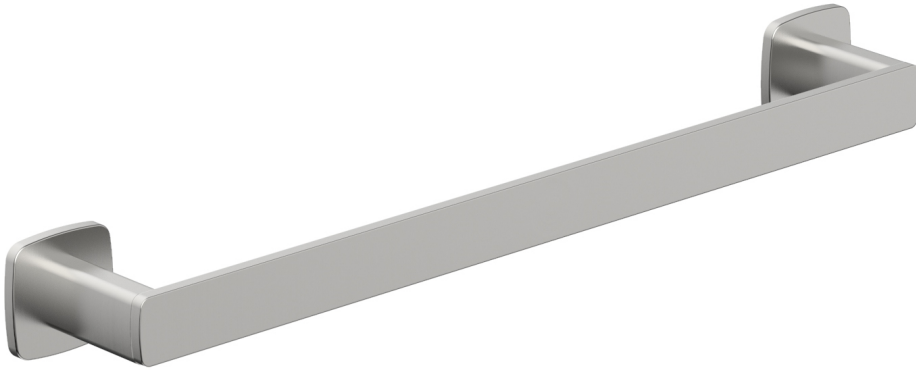

181-70

■ **PRODUCT FEATURES**

- Style: Contemporary
- Collection: Radi
-
-
-

■ **TECHNICAL DETAILS**

ADA Compliance: No
 Installation Type: Wall Mounted
 Primary Material: Brass

■ **PRODUCT DIMENSIONS**

www.phylrich.com