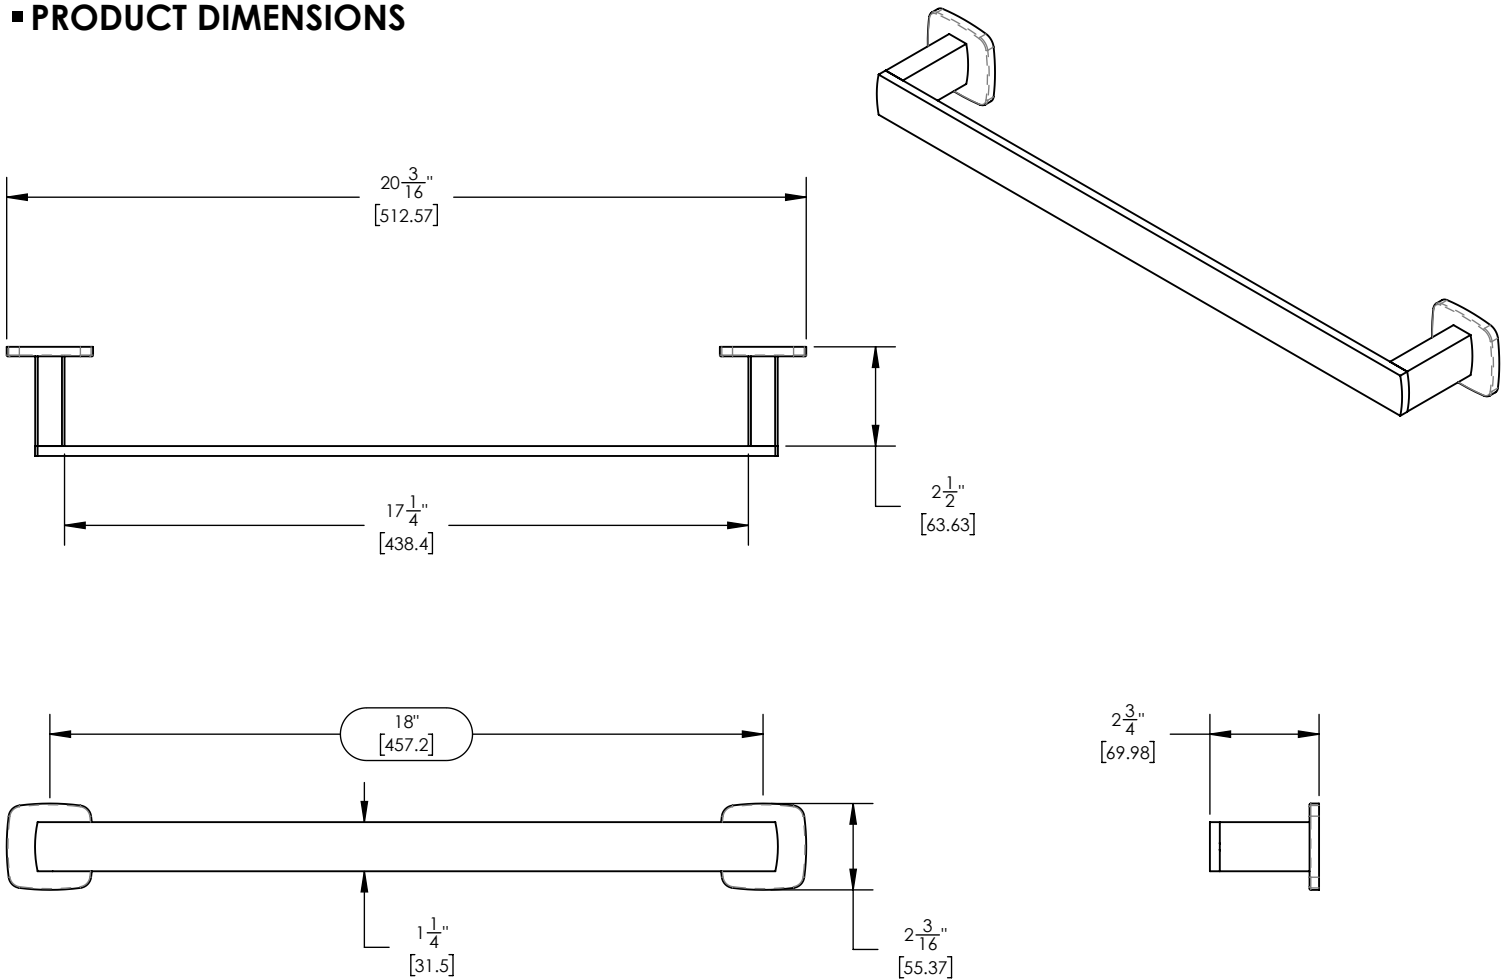

181-70

■ **PRODUCT FEATURES**

- Style: Contemporary
- Collection: Radi
-
-
-

■ **TECHNICAL DETAILS**

ADA Compliance: No
 Installation Type: Wall Mounted
 Primary Material: Brass

■ **PRODUCT DIMENSIONS**

www.phylrich.com