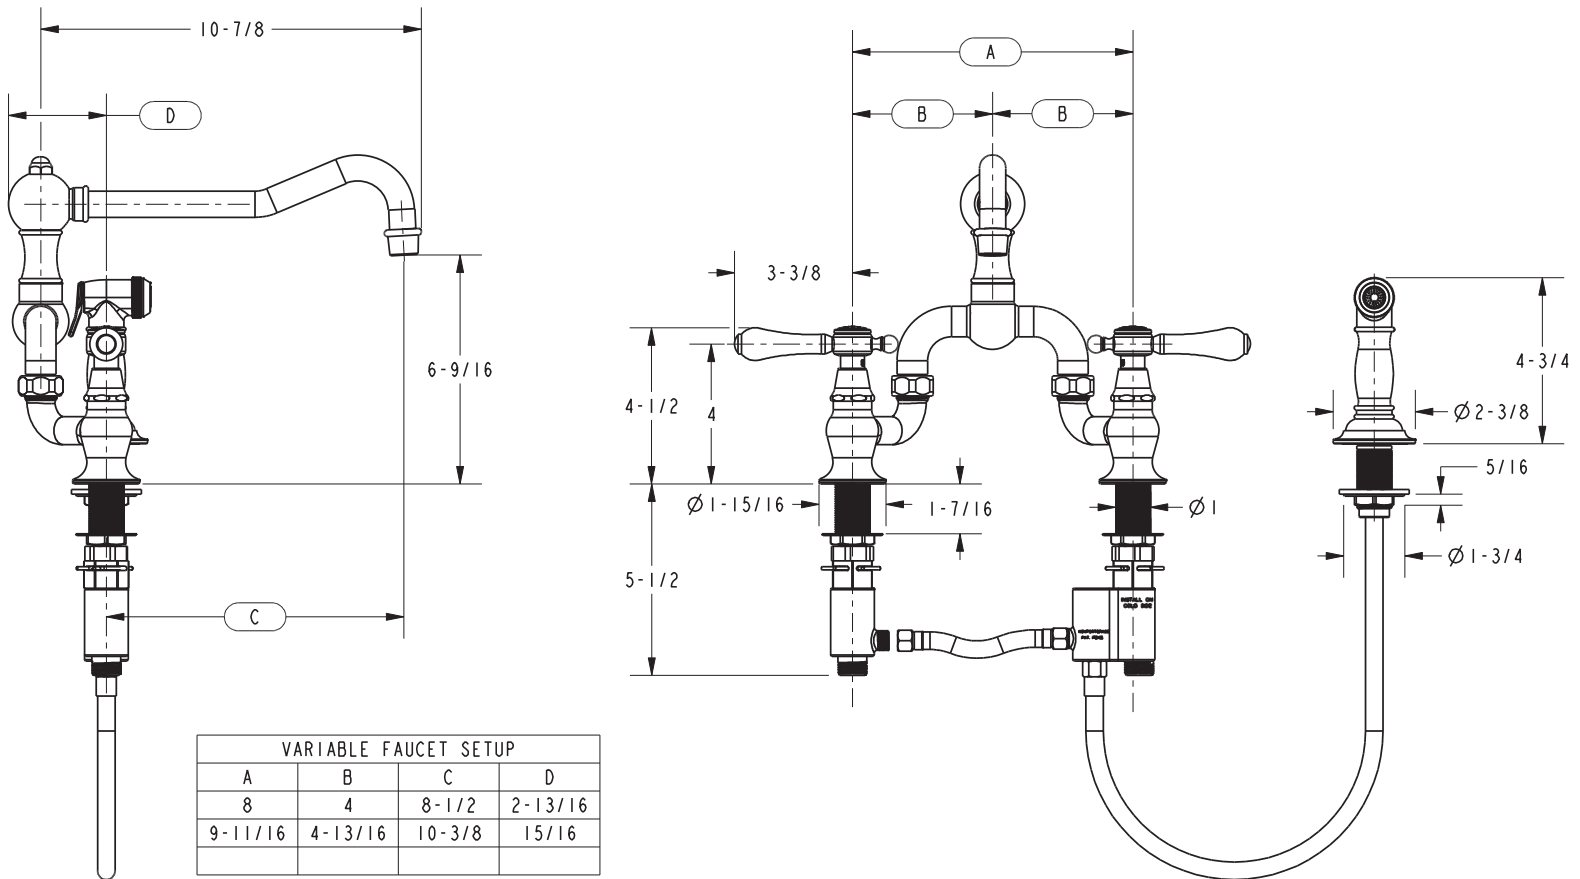

CHESTERFIELD

Bridge Style Kitchen Faucet with Sidespray

9453-1

Features

- Solid brass construction
- Bridge-style brass valve bodies
- Quarter-turn washerless ceramic disc valve cartridges
- ADA compliant traditional lever handles
- Swivel spout assembly with integral diverter assembly
- Solid brass pull-out sidespray assembly
- 6-9/16" (16.7 cm) spout height at outlet
- 8-1/2" (21.6 cm) min. to 10-3/8" (26.4 cm) max. spout reach (c-c)
- For 8" (20.3 cm) centers - Maximum 9-3/4" (24.9 cm)
- 1.8 gallons (6.8 liters) per minute maximum flow rate

Product Specification: Add "Color / Finish" suffix to Model number, below.

All applicable US Federal and State material regulations The Bridge Style Kitchen Faucet with Sidespray shall be made of solid brass construction. Faucet shall incorporate a swivel spout assembly with integral side-spray diverter assembly and feature bridge-style brass valve bodies with quarter-turn washerless ceramic disc valve cartridges. Faucet shall have a 1.8 gallons (6.8 liters) per minute maximum flow rate. Product shall be for 8" (20.3 cm) centers - Maximum 9-3/4" (24.8 cm). Product shall incorporate a 6-9/16" (16.7 cm) spout height at outlet and an 8-1/2" (21.6 cm) min. to 10-3/8" (26.4 cm) max. spout reach (c-c). Faucet shall incorporate ADA compliant traditional lever handles. Bridge-Style Kitchen Faucet with Sidespray shall be Newport Brass Model 9453-1/____ .

9453-1

PRODUCT DIMENSIONS *(Units are in inches)*

Chesterfield Bridge Style Kitchen Faucet with Sidespray 9453-1