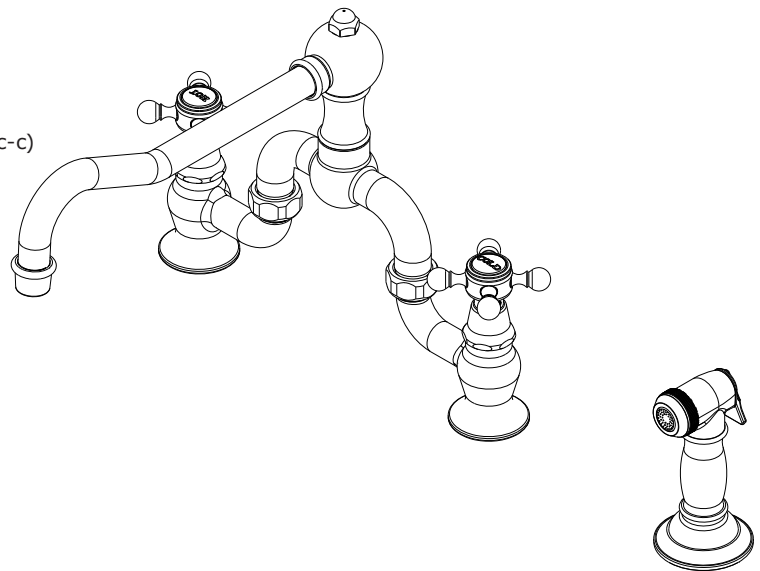

CHESTERFIELD

Features

- Solid brass construction
- Bridge-style brass valve bodies
- Quarter-turn washerless ceramic disc valve cartridges
- ADA compliant traditional cross handles
- Swivel spout assembly with integral diverter assembly
- Solid brass pull-out sidespray assembly
- 6-9/16" (16.7 cm) spout height at outlet
- 8-1/2" (21.6 cm) min. to 10-3/8" (26.4 cm) max. spout reach (c-c)
- For 8" (20.3 cm) centers - Maximum 9-3/4" (24.9 cm)
- 1.8 gallons (6.8 liters) per minute maximum flow rate

Bridge Style Kitchen Faucet with Sidespray

9452-1

Colors / Finishes

- 10B: Oil Rubbed Bronze
- 15: Polished Nickel
- 15A: Antique Nickel
- 26: Polished Chrome
- Other: Refer to the Newport Brass catalog for additional color/finish options.

Product Specification:

Add "Color / Finish" suffix to Model number, below.

The Bridge Style Kitchen Faucet with Sidespray shall be made of solid brass construction. Faucet shall incorporate a swivel spout assembly with integral side-spray diverter assembly and feature bridge-style brass valve bodies with quarter-turn washerless ceramic disc valve cartridges. Faucet shall have a 1.8 gallons (6.8 liters) per minute maximum flow rate. Product shall be for 8" (20.3 cm) centers - Maximum 9-3/4" (24.8 cm). Product shall incorporate a 6-9/16" (16.7 cm) spout height at outlet and an 8-1/2" (21.6 cm) min. to 10-3/8" (26.4 cm) max. spout reach (c-c). Faucet shall incorporate ADA compliant traditional cross handles. Bridge-Style Kitchen Faucet with Sidespray shall be Newport Brass Model 9452-1/____ .

9452-1

Product Dimensions *(units are in inches)*

VARIABLE FAUCET SETUP			
A	B	C	D
8	4	8-1/2	2-13/16
9-11/16	4-13/16	10-3/8	15/16