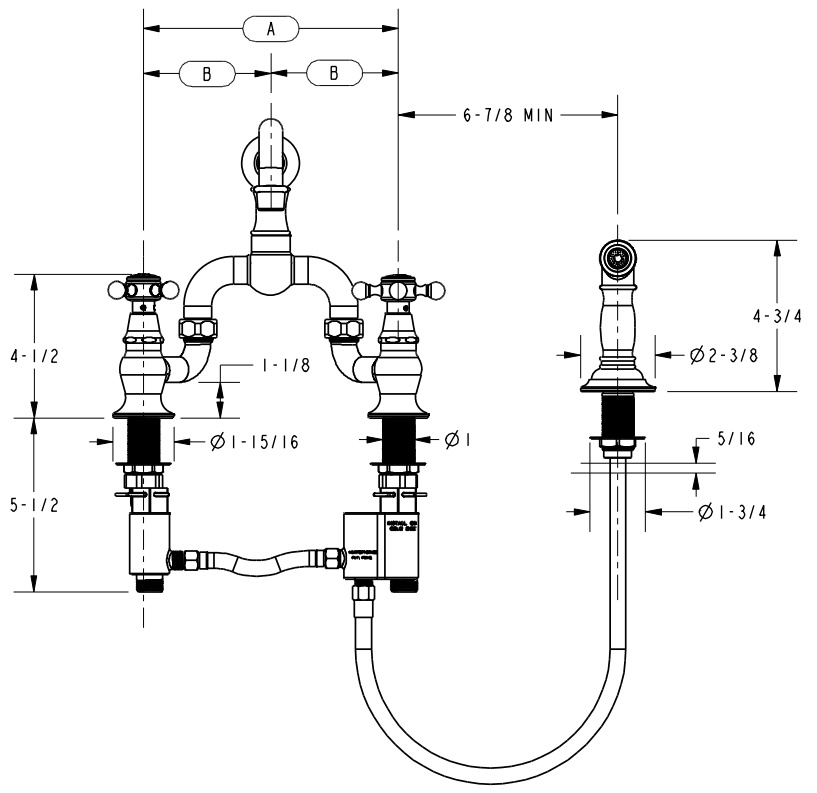

CHESTERFIELD

Features

- Solid brass construction
- Bridge-style brass valve bodies
- Quarter-turn washerless ceramic disc valve cartridges
- ADA compliant traditional cross handles
- Swivel spout assembly with integral diverter assembly
- Solid brass pull-out sidespray assembly
- 6-9/16" (16.7 cm) spout height at outlet
- 8-1/2" (21.6 cm) min. to 10-3/8" (26.4 cm) max. spout reach (c-c)
- For 8" (20.3 cm) centers - Maximum 9-3/4" (24.9 cm)
- 1.8 gallons (6.8 liters) per minute maximum flow rate

Specified Model

Model	Description	Colors / Finishes
9452-1	Bridge Style Kitchen Faucet with Sidespray	<input type="checkbox"/> 10B <input type="checkbox"/> 15 <input type="checkbox"/> 15A <input type="checkbox"/> 26 <input type="checkbox"/> Other

Product Specification:

Add "Color / Finish" suffix to Model number, below.

The Bridge Style Kitchen Faucet with Sidespray shall be made of solid brass construction. Faucet shall incorporate a swivel spout assembly with integral side-spray diverter assembly and feature bridge-style brass valve bodies with quarter-turn washerless ceramic disc valve cartridges. Faucet shall have a 1.8 gallons (6.8 liters) per minute maximum flow rate. Product shall be for 8" (20.3 cm) centers - Maximum 9-3/4" (24.8 cm). Product shall incorporate a 6-9/16" (16.7 cm) spout height at outlet and an 8-1/2" (21.6 cm) min. to 10-3/8" (26.4 cm) max. spout reach (c-c). Faucet shall incorporate ADA compliant traditional cross handles. Bridge-Style Kitchen Faucet with Sidespray shall be Newport Brass Model 9452-1/____ .

9452-1

Product Dimensions *(units are in inches)*

VARIABLE FAUCET SETUP			
A	B	C	D
8	4	8-1/2	2-13/16
9-11/16	4-13/16	10-3/8	15/16