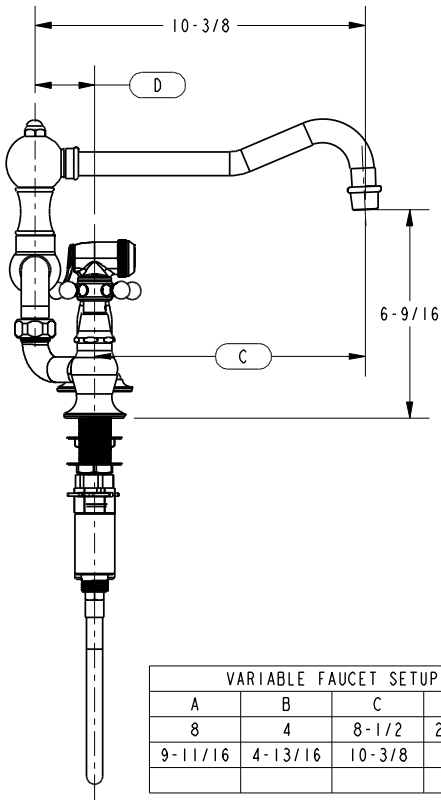

CHESTERFIELD

Features

- Solid brass construction
- Bridge-style brass valve bodies
- Quarter-turn washerless ceramic disc valve cartridges
- ADA compliant traditional cross handles
- Swivel spout assembly with integral diverter assembly
- Solid brass pull-out sidespray assembly
- 6-9/16" (16.7 cm) spout height at outlet
- 8-1/2" (21.6 cm) min. to 10-3/8" (26.4 cm) max. spout reach (c-c)
- For 8" (20.3 cm) centers - Maximum 9-3/4" (24.9 cm)
- 1.8 gallons (6.8 liters) per minute maximum flow rate

Specified Model

Model	Description	Colors / Finishes
9452-1	Bridge Style Kitchen Faucet with Sidespray	<input type="checkbox"/> 10B <input type="checkbox"/> 15 <input type="checkbox"/> 15A <input type="checkbox"/> 26 <input type="checkbox"/> Other

Product Specification:

Add "Color / Finish" suffix to Model number, below.

The Bridge Style Kitchen Faucet with Sidespray shall be made of solid brass construction. Faucet shall incorporate a swivel spout assembly with integral side-spray diverter assembly and feature bridge-style brass valve bodies with quarter-turn washerless ceramic disc valve cartridges. Faucet shall have a 1.8 gallons (6.8 liters) per minute maximum flow rate. Product shall be for 8" (20.3 cm) centers - Maximum 9-3/4" (24.8 cm). Product shall incorporate a 6-9/16" (16.7 cm) spout height at outlet and an 8-1/2" (21.6 cm) min. to 10-3/8" (26.4 cm) max. spout reach (c-c). Faucet shall incorporate ADA compliant traditional cross handles. Bridge-Style Kitchen Faucet with Sidespray shall be Newport Brass Model 9452-1/____ .

9452-1

Product Dimensions *(units are in inches)*

VARIABLE FAUCET SETUP			
A	B	C	D
8	4	8-1/2	2-13/16
9-11/16	4-13/16	10-3/8	15/16