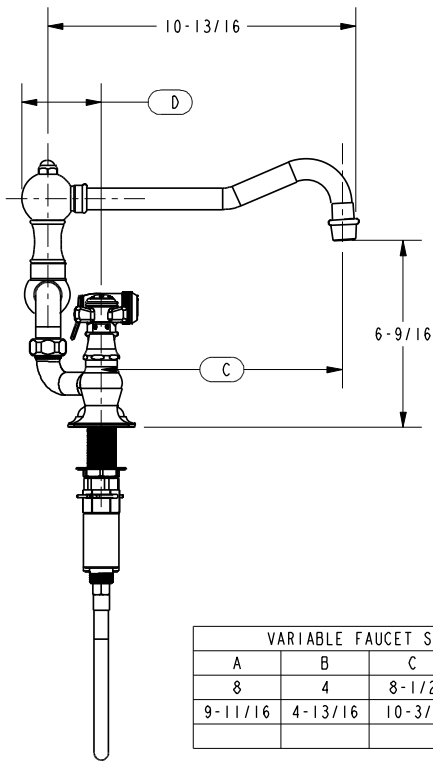

## Features

- Solid brass construction
- Bridge-style brass valve bodies
- Quarter-turn washerless ceramic disc valve cartridges
- ADA compliant traditional cross handles
- Swivel spout assembly with integral diverter assembly
- Solid brass pull-out sidespray assembly
- 6-9/16" (16.7 cm) spout height at outlet
- 8-1/2" (21.6 cm) min. to 10-3/8" (26.4 cm) max. spout reach (c-c)
- For 8" (20.3 cm) centers - Maximum 9-3/4" (24.9 cm)
- 1.8 gallons (6.8 liters) per minute maximum flow rate

## Product Specification:

Add "Color / Finish" suffix to Model number, below.

The Bridge Style Kitchen Faucet with Sidespray shall be made of solid brass construction. Faucet shall incorporate a swivel spout assembly with integral side-spray diverter assembly and feature bridge-style brass valve bodies with quarter-turn washerless ceramic disc valve cartridges. Faucet shall have a 1.8 gallons (6.8 liters) per minute maximum flow rate. Product shall be for 8" (20.3 cm) centers - Maximum 9-3/4" (24.8 cm). Product shall incorporate a 6-9/16" (16.7 cm) spout height at outlet and an 8-1/2" (21.6 cm) min. to 10-3/8" (26.4 cm) max. spout reach (c-c). Faucet shall incorporate ADA compliant traditional cross handles. Bridge-Style Kitchen Faucet with Sidespray shall be Newport Brass Model 9451-1/\_\_\_\_ .

## Product Dimensions (units are in inches)

VARIABLE FAUCET SETUP			
A	B	C	D
8	4	8-1/2	2-13/16
9-11/16	4-13/16	10-3/8	15/16