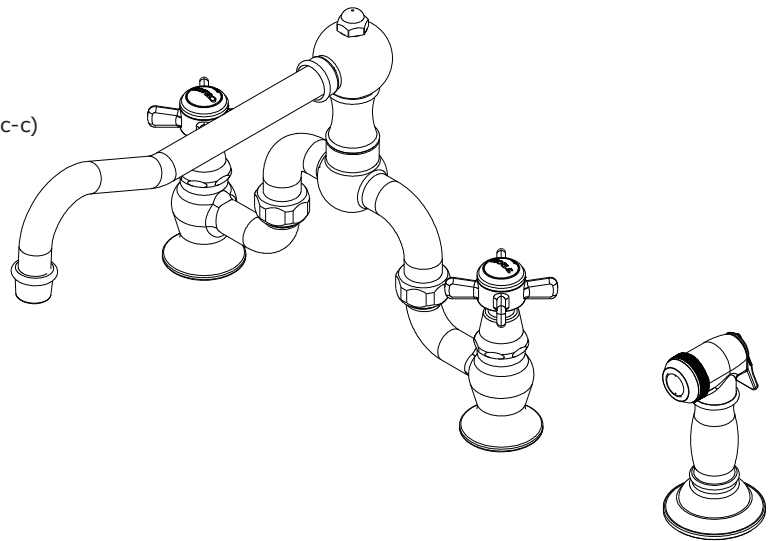

FAIRFIELD

Features

- Solid brass construction
- Bridge-style brass valve bodies
- Quarter-turn washerless ceramic disc valve cartridges
- ADA compliant traditional cross handles
- Swivel spout assembly with integral diverter assembly
- Solid brass pull-out sidespray assembly
- 6-9/16" (16.7 cm) spout height at outlet
- 8-1/2" (21.6 cm) min. to 10-3/8" (26.4 cm) max. spout reach (c-c)
- For 8" (20.3 cm) centers - Maximum 9-3/4" (24.9 cm)
- 1.8 gallons (6.8 liters) per minute maximum flow rate

Bridge Style Kitchen Faucet with Sidespray

9451-1

Codes / Standards Compliance

Meets or exceeds the following at date of manufacture:

- ASME A112.18.1/CSA B125.1
- IAPMO/cUPC
- IPC
- NSF 61
- ADA
- ICC/ANSI A117.1
- Energy Policy Act of 1992
- All applicable US Federal and State material regulations

Colors / Finishes

- 10B: Oil Rubbed Bronze
- 15: Polished Nickel
- 15A: Antique Nickel
- 26: Polished Chrome
- Other: Refer to the Newport Brass catalog for additional color/finish options.

Specified Model

Model	Description	Colors / Finishes
9451-1	Bridge Style Kitchen Faucet with Sidespray	☐ 10B ☐ 15 ☐ 15A ☐ 26 ☐ Other

Product Specification:

Add "Color / Finish" suffix to Model number, below.

The Bridge Style Kitchen Faucet with Sidespray shall be made of solid brass construction. Faucet shall incorporate a swivel spout assembly with integral side-spray diverter assembly and feature bridge-style brass valve bodies with quarter-turn washerless ceramic disc valve cartridges. Faucet shall have a 1.8 gallons (6.8 liters) per minute maximum flow rate. Product shall be for 8" (20.3 cm) centers - Maximum 9-3/4" (24.8 cm). Product shall incorporate a 6-9/16" (16.7 cm) spout height at outlet and an 8-1/2" (21.6 cm) min. to 10-3/8" (26.4 cm) max. spout reach (c-c). Faucet shall incorporate ADA compliant traditional cross handles. Bridge-Style Kitchen Faucet with Sidespray shall be Newport Brass Model 9451-1/____ .