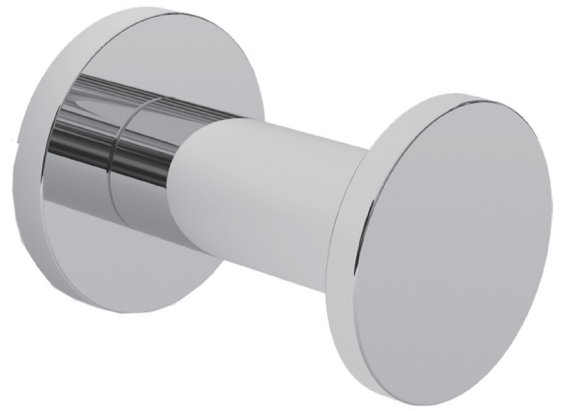

Single Robe Hook
36-12

Features

- Solid brass construction
- Complements Priya product series

Codes / Standards Compliance

Meets or exceeds the following at date of manufacture:

- All applicable US Federal and State material regulations

Colors / Finishes

- 10B: Oil Rubbed Bronze
 - 15: Polished Nickel
 - 15S: Satin Nickel - PVD
 - 26: Polished Chrome
- Other: Refer to the Newport Brass catalog for additional color/finish options.

Specified Model

Model	Description	Colors Finishes
36-12	Single Robe Hook	<input type="checkbox"/> 10B <input type="checkbox"/> 15 <input type="checkbox"/> 15S <input type="checkbox"/> 26 <input type="checkbox"/> Other

Product Specification: Add size designator and "Color / Finish" suffix to Model number, below.

The Single Robe Hook shall be made of solid brass construction. Single Robe Hook shall complement Newport Brass Priya product series. Single Robe Hook shall be Newport Brass Model 36-12/____ .