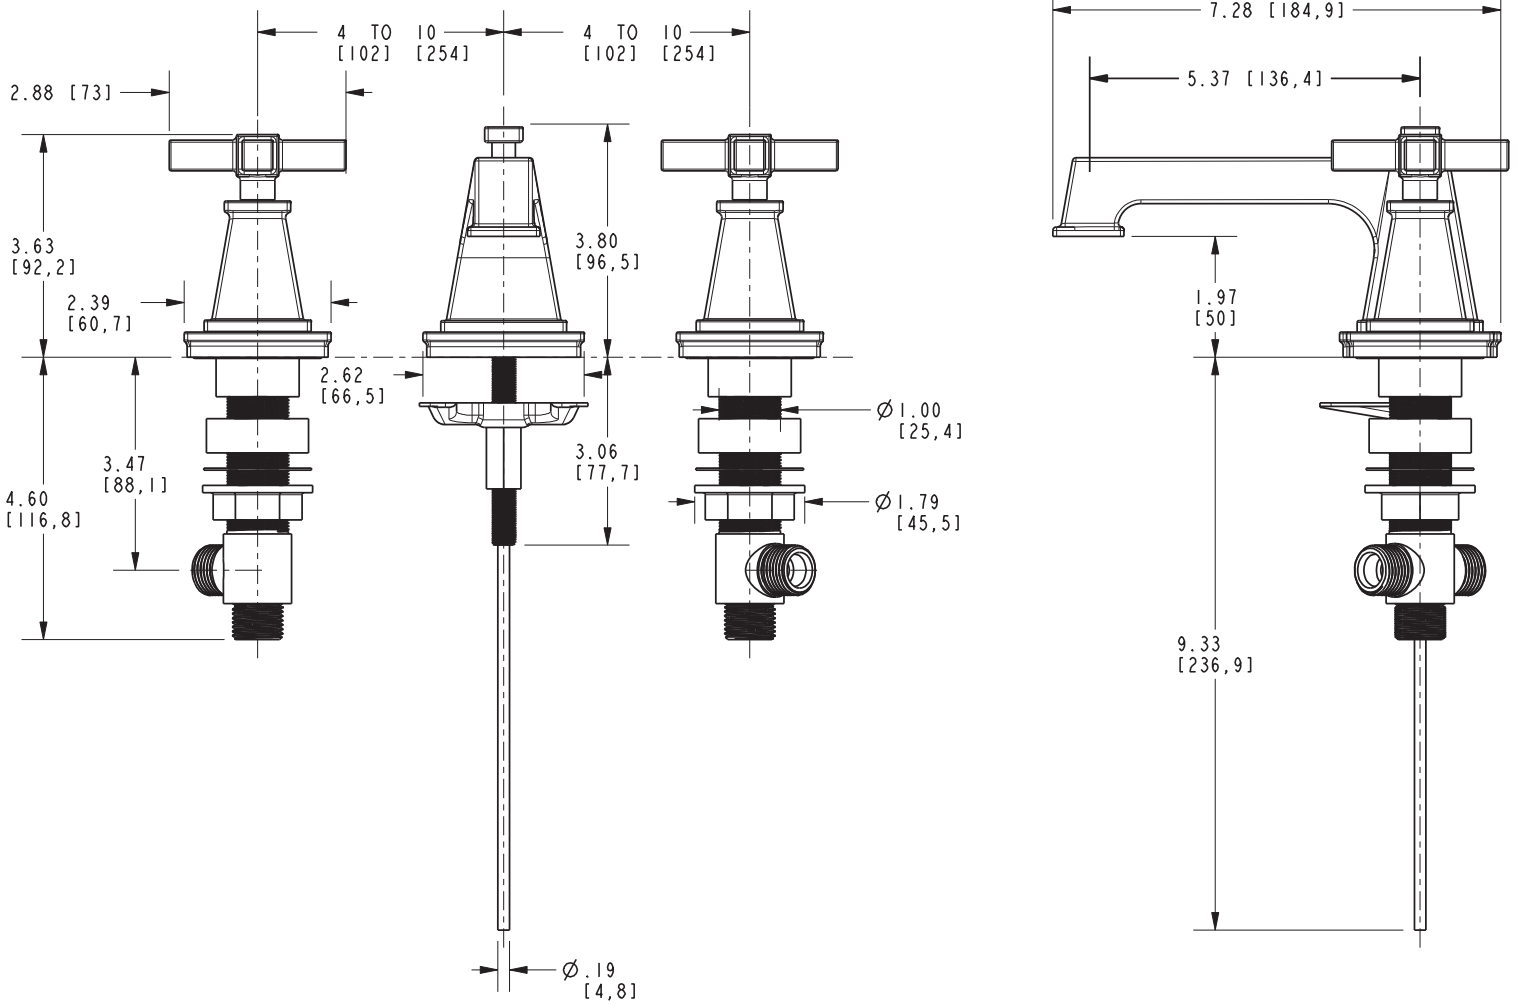

MALVINA

Features

- Solid brass construction
- Brass valve bodies
- Quarter-turn washerless ceramic disc valve cartridges
- ADA compliant traditional cross handles
- Spout assembly with integral supply hoses
- Pop-up drain with tailpiece
- 2.0" (5.1 cm) spout height at outlet
- 5.37" (13.6 cm) spout reach (c-c)
- For 8" (20.3 cm) centers - Maximum 20" (50.8 cm)
- 1.2 gallons (4.5 liters) per minute maximum flow rate
spec_3150_Malvina.pdf

Product Specification: Add "Color / Finish" suffix to Model number, below.

The two-handle Widespread Lavatory Faucet shall be made of solid brass construction. Faucet shall incorporate a spout assembly with integral supply hoses and feature brass valve bodies with quarter-turn washerless ceramic disc valve cartridges. Faucet shall have a 1.2 gallon (4.5 liter) per minute maximum flow rate. Product shall be for 8" (20.3 cm) centers - Maximum 20" (50.8 cm). Product shall incorporate a 2" (5.1 cm) spout height at outlet and a 5.37" (13.6 cm) spout reach (c-c). Faucet shall include a pop-up drain with tailpiece and incorporate ADA compliant traditional cross handles. Widespread Lavatory Faucet shall be Newport Brass Model 3150/____.

3150

PRODUCT DIMENSIONS *(Units are in inches)*

Malvina Widespread Lavatory Faucet 3150