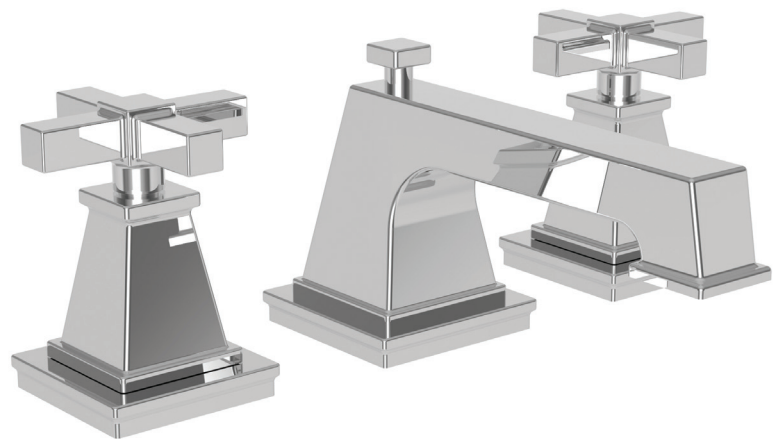

MALVINA

Features

- Solid brass construction
- Brass valve bodies
- Quarter-turn washerless ceramic disc valve cartridges
- ADA compliant traditional cross handles
- Spout assembly with integral supply hoses
- Pop-up drain with tailpiece
- 2.0" (5.1 cm) spout height at outlet
- 5.37" (13.6 cm) spout reach (c-c)
- For 8" (20.3 cm) centers - Maximum 20" (50.8 cm)
- 1.2 gallons (4.5 liters) per minute maximum flow rate
  spec_3150_Malvina.pdf

Codes / Standards Compliance

Meets or exceeds the following at date of manufacture:

- ASME A112.18.1/CSA B125.1
- IAPMO/cUPC
- IPC
- NSF 61
- NSF 372
- ADA
- ICC/ANSI A117.1
- Energy Policy Act of 1992
- EPA Watersense
- California Energy Commission (CEC)
- All applicable US Federal and State material regulations

Colors / Finishes

- 10B: Oil Rubbed Bronze
- 15: Polished Nickel
- 15S: Satin Nickel - PVD
- 26: Polished Chrome
- Other: Refer to the Newport Brass catalog for additional color/finish options.

Widespread Lavatory Faucet

3150

Specified Model

Model	Description	Colors | Finishes
3150	Widespread Lavatory Faucet	☐ 10B ☐ 15 ☐ 15S ☐ 26 ☐ Other

Product Specification: Add "Color / Finish" suffix to Model number, below.

The two-handle Widespread Lavatory Faucet shall be made of solid brass construction. Faucet shall incorporate a spout assembly with integral supply hoses and feature brass valve bodies with quarter-turn washerless ceramic disc valve cartridges. Faucet shall have a 1.2 gallon (4.5 liter) per minute maximum flow rate. Product shall be for 8" (20.3 cm) centers - Maximum 20" (50.8 cm). Product shall incorporate a 2" (5.1 cm) spout height at outlet and a 5.37" (13.6 cm) spout reach (c-c). Faucet shall include a pop-up drain with tailpiece and incorporate ADA compliant traditional cross handles. Widespread Lavatory Faucet shall be Newport Brass Model 3150/____.