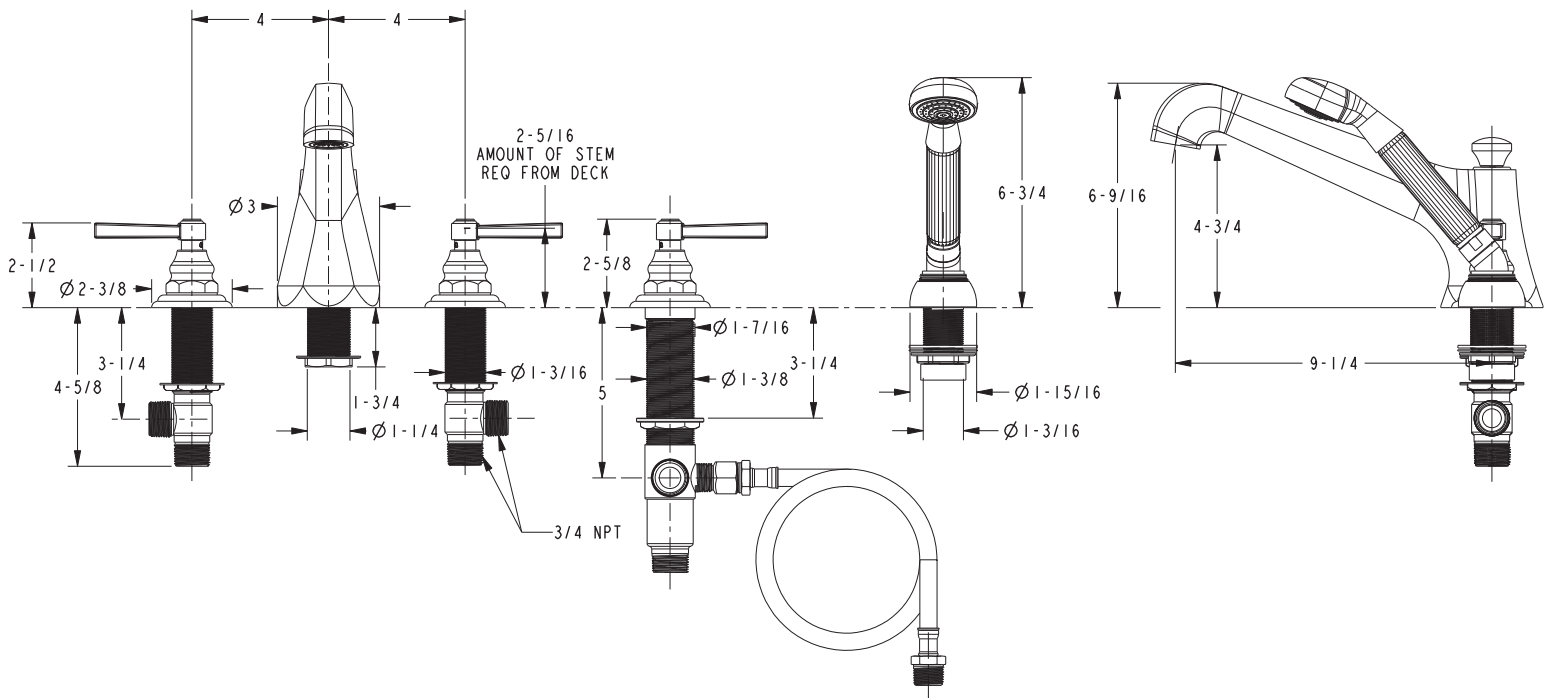

Roman Tub with Handshower Deck Trim

3-917

Features

- Solid brass construction
- ADA compliant traditional lever handles
- 4-3/4" (12.1 cm) spout height at outlet
- 9-1/4" (23.5 cm) spout reach (c-c)
- Intended for use with Newport Brass rough valve kit (Required Accessory) which incorporates the following:
 - Brass valve bodies and quick-connect spout fitting
 - Quarter-turn washerless ceramic disc 3/4" valve cartridges
 - Diverter valve and hoses as needed for handshower

Required Accessory:

Trim, above, and Rough Valve Kit, below, must both be specified.

Application	Roman Tub			Roman Tub with Handshower					
Description	Hot Valve	Cold Valve	Spout Quick-Connect Fitting	Hot Valve	Cold Valve	Spout Quick-Connect Fitting	Poly-Braided Hose	Handshower Diverter	H/S Flange Hardware
Inlet/Outlet Size	3/4"	3/4"	3/4"	3/4"	3/4"	3/4"	1/2"	3/4" / 1/2"	-
Part Number	<input type="checkbox"/> 1-502			<input type="checkbox"/> 1-503					
Image									

Product Specification: Add "Color / Finish" suffix to Model number, below.

The Roman Tub with Handshower Deck Trim shall be made of solid brass construction. Roman Tub with Handshower Deck Trim shall incorporate ADA compliant traditional lever handles. Product shall incorporate a 4-3/4" (12.1 cm) spout height at outlet and a 9-1/4" (23.5 cm) spout reach (c-c). Rough valve kit shall incorporate brass valve bodies with quarter-turn washerless ceramic disc 3/4" valve cartridges, a quick-connect spout fitting and a diverter valve with hoses as needed for handshower. Roman Tub with Handshower Deck Trim shall be Newport Brass Model 3-917/____ and Newport Brass rough valve kit shall be 1-503.

3-917

PRODUCT DIMENSIONS *(Units are in inches)*

Astor Roman Tub with Handshower Deck Trim 3-917