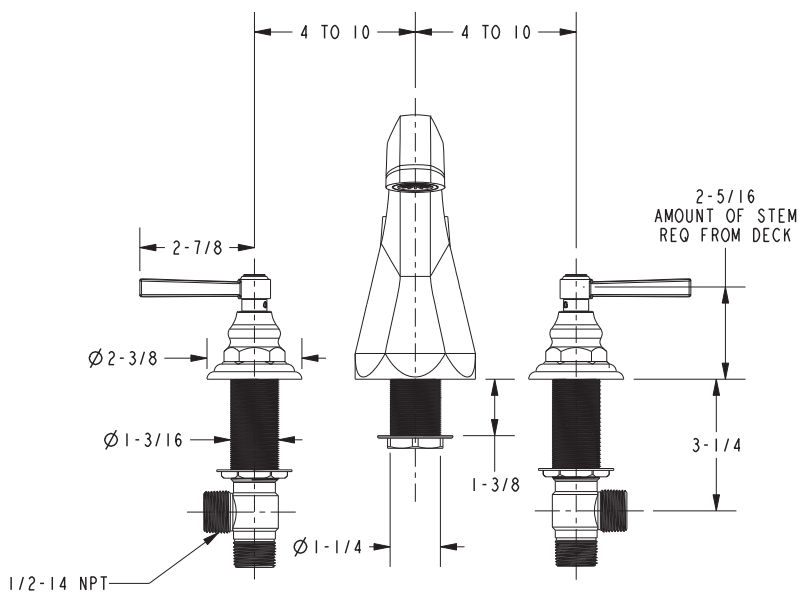

Roman Tub Deck Trim

3-916

Features

- Solid brass construction
- ADA compliant traditional lever handles
- 4-3/4" (12.1 cm) spout height at outlet
- 9-1/4" (23.5 cm) spout reach (c-c)
- Intended for use with Newport Brass rough valve kit (Required Accessory) which incorporates the following:
 - Brass valve bodies and quick-connect spout fitting
 - Quarter-turn washerless ceramic disc 3/4" valve cartridges

Required Accessory:

Trim, above, and Rough Valve Kit, below, must both be specified.

Application	Roman Tub			Roman Tub with Handshower					
	Hot Valve	Cold Valve	Spout Quick-Connect Fitting	Hot Valve	Cold Valve	Spout Quick-Connect Fitting	Poly-Braided Hose	Handshower Diverter	H/S Flange Hardware
Description									
Inlet/Outlet Size	3/4"	3/4"	3/4"	3/4"	3/4"	3/4"	1/2"	1/2" / 3/4"	-
Part Number	<input type="checkbox"/> 1-502			<input type="checkbox"/> 1-507					
Image									

Product Specification: Add "Color / Finish" suffix to Model number, below.

The Roman Tub Deck Trim shall be made of solid brass construction. Roman Tub Deck Trim shall incorporate ADA compliant traditional lever handles. Product shall incorporate a 4-3/4" (12.1 cm) spout height at outlet and a 9-1/4" (23.5 cm) spout reach (c-c). Rough valve kit shall incorporate brass valve bodies with quarter-turn washerless ceramic disc 3/4" valve cartridges and a quick-connect spout fitting. Roman Tub Deck Trim shall be Newport Brass Model 3-916/____ and Newport Brass rough valve kit shall be 1-502.

3-916

PRODUCT DIMENSIONS *(Units are in inches)*

Astor Roman Tub Deck Trim 3-916