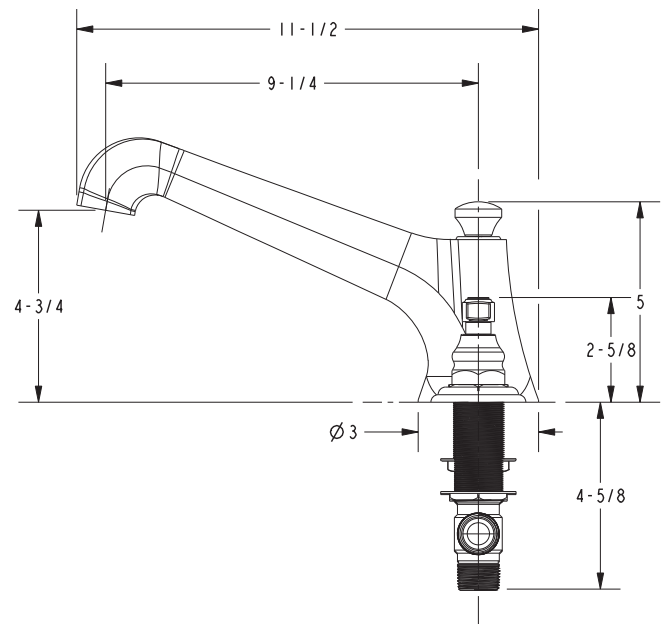

Roman Tub Deck Trim

3-916

Features

- Solid brass construction
- ADA compliant traditional lever handles
- 4-3/4" (12.1 cm) spout height at outlet
- 9-1/4" (23.5 cm) spout reach (c-c)
- Intended for use with Newport Brass rough valve kit (Required Accessory) which incorporates the following:
 - Brass valve bodies and quick-connect spout fitting
 - Quarter-turn washerless ceramic disc 3/4" valve cartridges

Required Accessory:

Trim, above, and Rough Valve Kit, below, must both be specified.

Application	Roman Tub			Roman Tub with Handshower					
	Hot Valve	Cold Valve	Spout Quick-Connect Fitting	Hot Valve	Cold Valve	Spout Quick-Connect Fitting	Poly-Braided Hose	Handshower Diverter	H/S Flange Hardware
Description									
Inlet/Outlet Size	3/4"	3/4"	3/4"	3/4"	3/4"	3/4"	1/2"	1/2" / 3/4"	-
Part Number	<input type="checkbox"/> 1-502			<input type="checkbox"/> 1-507					
Image									

Product Specification: Add "Color / Finish" suffix to Model number, below.

The Roman Tub Deck Trim shall be made of solid brass construction. Roman Tub Deck Trim shall incorporate ADA compliant traditional lever handles. Product shall incorporate a 4-3/4" (12.1 cm) spout height at outlet and a 9-1/4" (23.5 cm) spout reach (c-c). Rough valve kit shall incorporate brass valve bodies with quarter-turn washerless ceramic disc 3/4" valve cartridges and a quick-connect spout fitting. Roman Tub Deck Trim shall be Newport Brass Model 3-916/____ and Newport Brass rough valve kit shall be 1-502.

3-916

PRODUCT DIMENSIONS *(Units are in inches)*

Astor Roman Tub Deck Trim 3-916