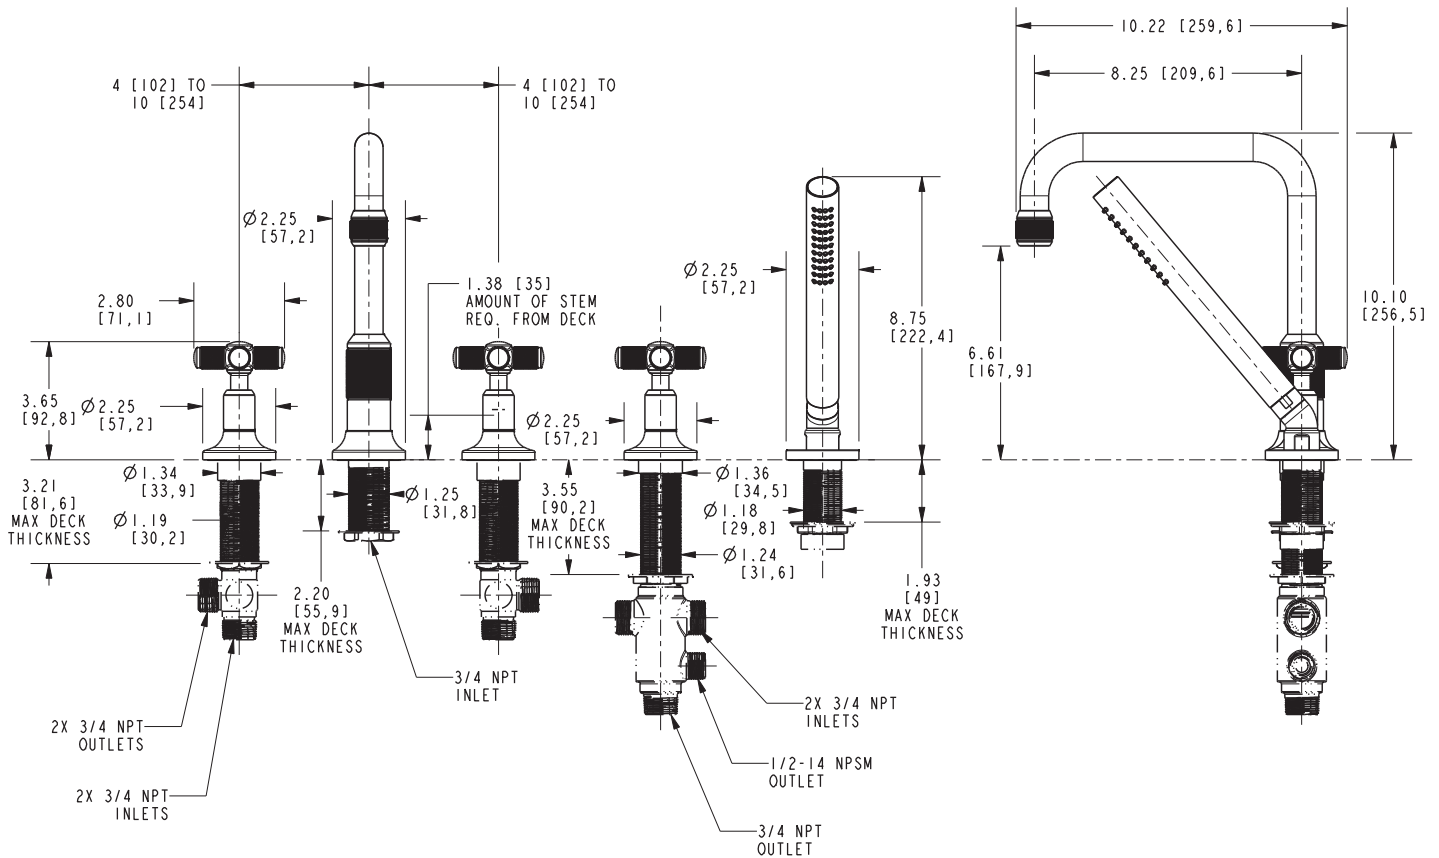

## Features

- Solid brass construction
- 6.61" (16.8 cm) spout height at outlet
- 8.25" (21.0 cm) spout reach (c-c)
- Intended for use with Newport Brass rough valve kit (Required Accessory) which incorporates the following:
  - Brass valve bodies and quick-connect spout fitting
  - Quarter-turn washerless ceramic disc 3/4" valve cartridges
- Diverter valve and hoses as needed for handshower
- ADA Complaint (Handles Only)
- 1.8 GPM (6.8 LPM) Max, Handshower Only

## Required Accessory

<b>System Element</b>	Deck Rub Valve
<b>Description</b>	3-Valve Assembly With Quick Connect Spout Adapter
<b>Inlet/Outlet Size</b>	3/4"
<b>Part Number</b>	1-698
<b>Image</b>	

## Product Specification Add "Color / Finish" suffix to Model number, below.

The Roman Tub with Handshower Deck Trim shall be made of solid brass construction. Roman Tub with Handshower Deck Trim shall incorporate cross handles. Product shall incorporate a 6.61" (16.8 cm) spout height at outlet and a 8.25" (21.0 cm) spout reach (c-c). Product shall feature a solid brass handshower with a 1.8 gallons (6.7 liters) per minute maximum flow rate. Rough valve kit shall incorporate brass valve bodies with quarter-turn washerless ceramic disc 3/4" valve cartridges, a quick-connect spout fitting and a diverter valve with hoses as needed for handshower. Roman Tub with Handshower Deck Trim shall be Newport Brass Model 3-3267/ and Newport Brass rough valve kit shall be 1-698.

## PRODUCT DIMENSIONS *(Units are in inches)*

Product Dimensions are provided for reference only. For specific product installation guidelines, please reference the Installation Instructions of the product being installed.