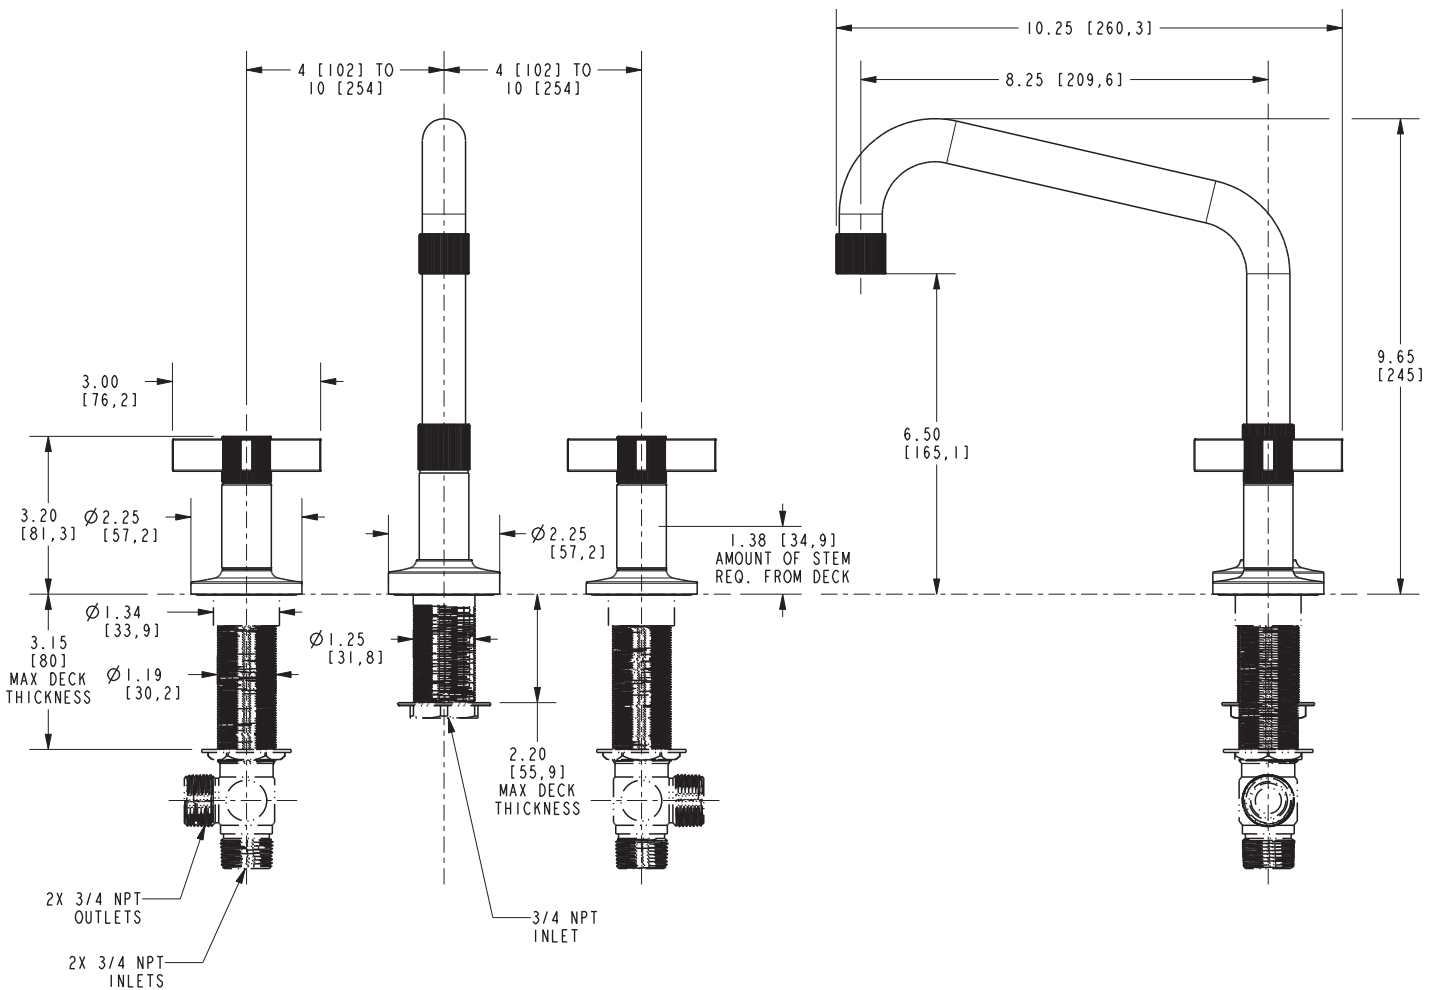

Roman Tub Deck Trim

3-3246

Features

- Solid brass construction
- 6.50" (16.5 cm) spout height at outlet
- 8.25" (21.0 cm) spout reach (c-c)
- Intended for use with Newport Brass rough valve kit (Required Accessory) which incorporates the following:
 - Brass valve bodies and quick-connect spout fitting
 - Quarter-turn washerless ceramic disc 3/4" valve cartridges
- ADA Compliant

Required Accessory

System Element	Deck Rub Valve
Description	2-Valve Assembly With Quick Connect Spout Adapter
Inlet/Outlet Size	3/4"
Part Number	1-697
Image	

Product Specification Add "Color / Finish" suffix to Model number, below.

The Roman Tub Deck Trim shall be made of solid brass construction. Roman Tub Deck Trim shall incorporate cross handles. Product shall incorporate a 6.50" (16.5 cm) spout height at outlet and a 8.25" (21.0 cm) spout reach (c-c). Rough valve kit shall incorporate brass valve bodies with quarter-turn washerless ceramic disc 3/4" valve cartridges and a quick-connect spout fitting. Roman Tub Deck Trim shall be Newport Brass Model 3-3246/____ and Newport Brass rough valve kit shall be 1-697.

3-3246

PRODUCT DIMENSIONS *(Units are in inches)*

Pardees Roman Tub Deck Trim 3-3246