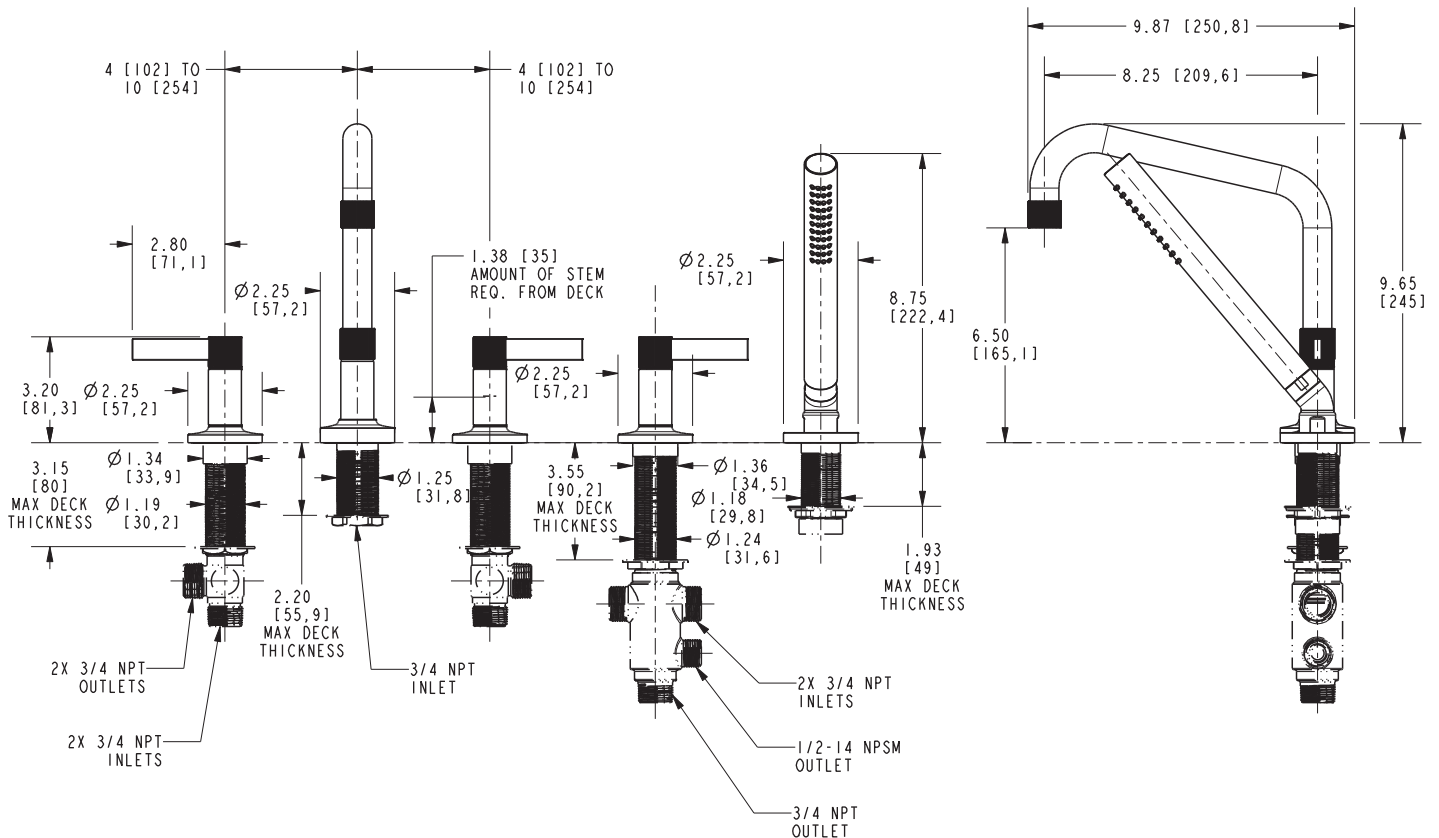

3-3237

PRODUCT DIMENSIONS *(Units are in inches)*

Product Dimensions are provided for reference only. For specific product installation guidelines, please reference the Installation Instructions of the product being installed.

Pardees Roman Tub Deck Trim 3-3237