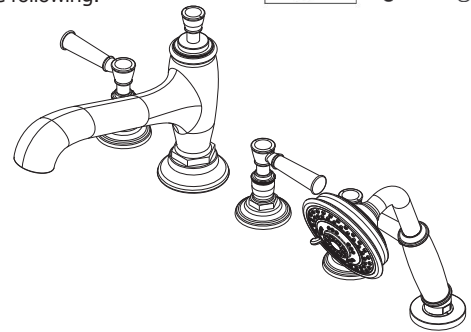

**Features**

- Solid brass construction
- ADA compliant traditional lever handles
- 5-1/16" (12.9 cm) spout height at outlet
- 9-1/8" (23.2 cm) spout reach (c-c)
- Intended for use with Newport Brass rough valve kit (Required Accessory) which incorporates the following:
  - Brass valve bodies and quick-connect spout fitting
  - Quarter-turn washerless ceramic disc 3/4" valve cartridges
- Diverter valve and hoses as needed for handshower

**Roman Tub With Handshower Deck Trim**

**3-2917**

**Colors / Finishes**

- 10B: Oil Rubbed Bronze
- 15: Polished Nickel
- 15S: Satin Nickel - PVD
- 26: Polished Chrome
- Other: Refer to the Newport Brass catalog for additional color/finish options.

**Required Accessory**

Application	Deck Tub Valve
Description	3-Valve Assembly With Quick Connect Spout Adapter
Inlet/Outlet Size	3/4"
Part Number	1-666
Image	

**Product Specification** Add "Color / Finish" suffix to Model number, below.

The Roman Tub with Handshower Deck Trim shall be made of solid brass construction. Roman Tub with Handshower Deck Trim shall incorporate ADA compliant traditional lever handles. Product shall incorporate a 5-1/6" (12.9 cm) spout height at outlet and a 9-1/8" (23.2 cm) spout reach (c-c). Rough valve kit shall incorporate brass valve bodies with quarter-turn washerless ceramic disc 3/4" valve cartridges, a quick-connect spout fitting and a diverter valve with hoses as needed for handshower. Roman Tub with Handshower Deck Trim shall be Newport Brass Model 3-2917/\_\_\_\_\_ and Newport Brass rough valve kit shall be 1-666.