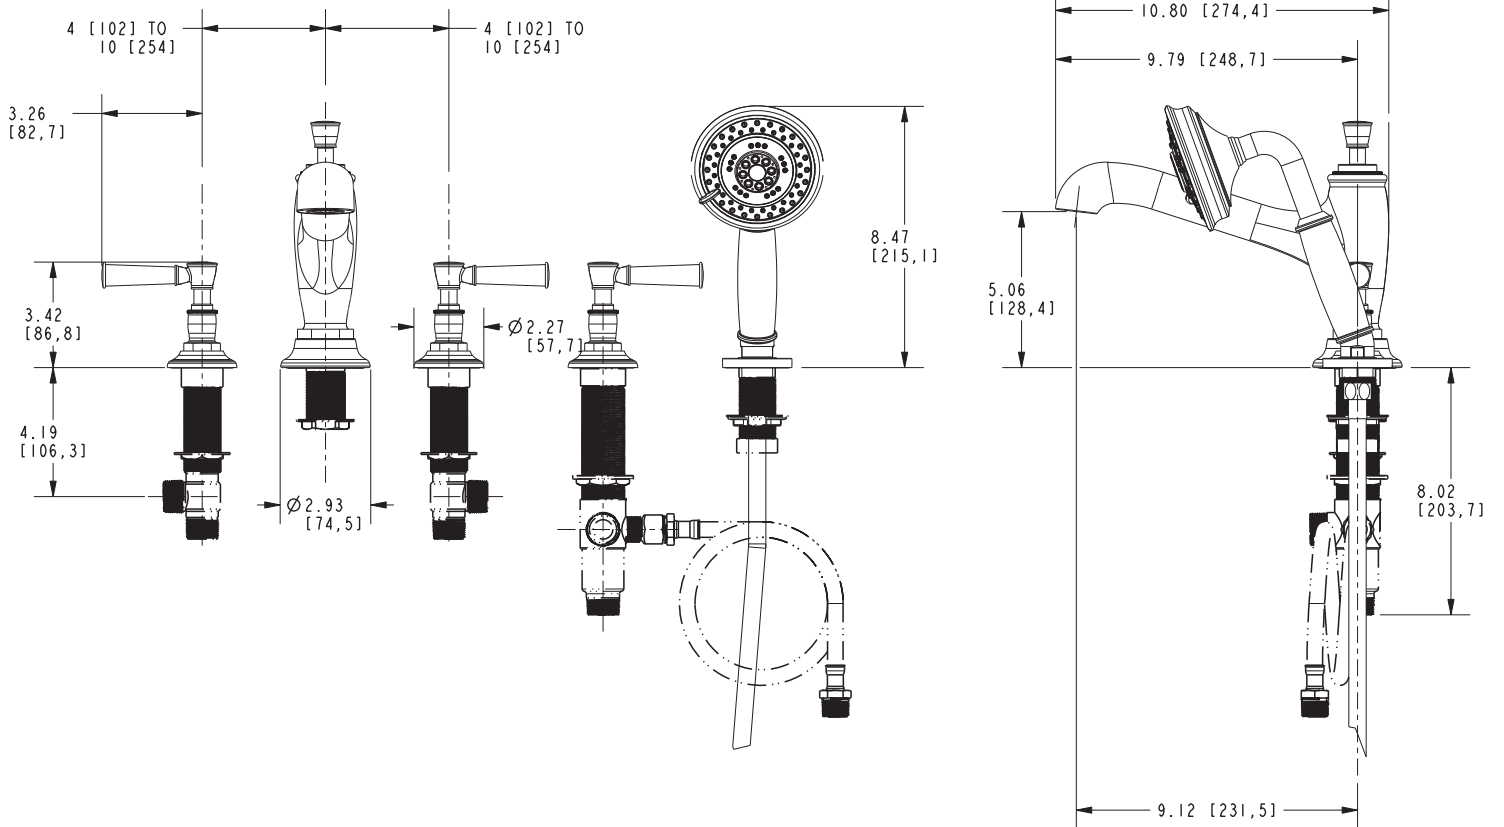

**Features**

- Solid brass construction
- ADA compliant traditional lever handles
- 5-1/16" (12.9 cm) spout height at outlet
- 9-1/8" (23.2 cm) spout reach (c-c)
- Intended for use with Newport Brass rough valve kit (Required Accessory) which incorporates the following:
  - Brass valve bodies and quick-connect spout fitting
  - Quarter-turn washerless ceramic disc 3/4" valve cartridges
- Diverter valve and hoses as needed for handshower

**Required Accessory**

Application	Deck Tub Valve
Description	3-Valve Assembly With Quick Connect Spout Adapter
Inlet/Outlet Size	3/4"
Part Number	1-666
Image	

**Product Specification** Add "Color / Finish" suffix to Model number, below.

The Roman Tub with Handshower Deck Trim shall be made of solid brass construction. Roman Tub with Handshower Deck Trim shall incorporate ADA compliant traditional lever handles. Product shall incorporate a 5-1/6" (12.9 cm) spout height at outlet and a 9-1/8" (23.2 cm) spout reach (c-c). Rough valve kit shall incorporate brass valve bodies with quarter-turn washerless ceramic disc 3/4" valve cartridges, a quick-connect spout fitting and a diverter valve with hoses as needed for handshower. Roman Tub with Handshower Deck Trim shall be Newport Brass Model 3-2917/\_\_\_\_\_ and Newport Brass rough valve kit shall be 1-666.

## PRODUCT DIMENSIONS *(Units are in inches)*