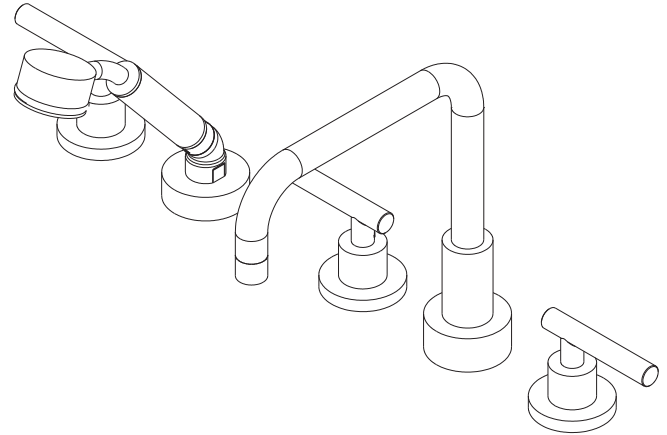

EAST SQUARE

Roman Tub with Handshower Deck Trim

3-1407L

Features

- Solid brass construction
- ADA compliant contemporary lever handles
- 6-1/2" (16.5 cm) spout height at outlet
- 8-1/4" (21.0 cm) spout reach (c-c)
- Intended for use with Newport Brass rough valve kit (Required Accessory) which incorporates the following:
  - Brass valve bodies and quick-connect spout fitting
  - Quarter-turn washerless ceramic disc 3/4" valve cartridges
  - Diverter valve and hoses as needed for handshower

Codes / Standards Compliance

Meets or exceeds the following at date of manufacture:

- ASME A112.18.1/CSA B125.1
- IAPMO/cUPC
- IPC
- ADA
- ICC/ANSI A117.1
- All applicable US Federal and State material regulations

Colors / Finishes

- 15: Polished Nickel
- 15A: Antique Nickel
- 26: Polished Chrome
- 10B: Oil Rubbed Bronze
- Other: Refer to the Newport Brass catalog for additional color/finish options.

Specified Model

Model	Description	Colors / Finishes				
3-1407L	Roman Tub with Handshower Deck Trim	☐ 15	☐ 15A	☐ 26	☐ 10B	☐ Other

Required Accessory:

Trim, above, and Rough Valve Kit, below, must both be specified.

Application	Roman Tub			Roman Tub with Handshower					
	Hot Valve	Cold Valve	Spout Quick-Connect Fitting	Hot Valve	Cold Valve	Spout Quick-Connect Fitting	Poly-Braided Hose	Handshower Diverter	H/S Flange Hardware
Inlet/Outlet Size	3/4"	3/4"	3/4"	3/4"	3/4"	3/4"	1/2"	3/4" / 1/2"	-
Part Number	☐ 1-502			☐ 1-503					
Image									

Product Specification:

Add "Color / Finish" suffix to Tub Deck Trim model number, below.

The Roman Tub with Handshower Deck Trim shall be made of solid brass construction. Roman Tub with Handshower Deck Trim shall incorporate ADA compliant contemporary lever handles. Product shall incorporate a 6-1/2" (16.5 cm) spout height at outlet and a 8-1/4" (21.0 cm) spout reach (c-c). Rough valve kit shall incorporate brass valve bodies with quarter-turn washerless ceramic disc 3/4" valve cartridges, a quick-connect spout fitting and a diverter valve with hoses as needed for handshower. Roman Tub with Handshower Deck Trim shall be Newport Brass Model 3-1407L/____ and Newport Brass rough valve kit shall be 1-503.