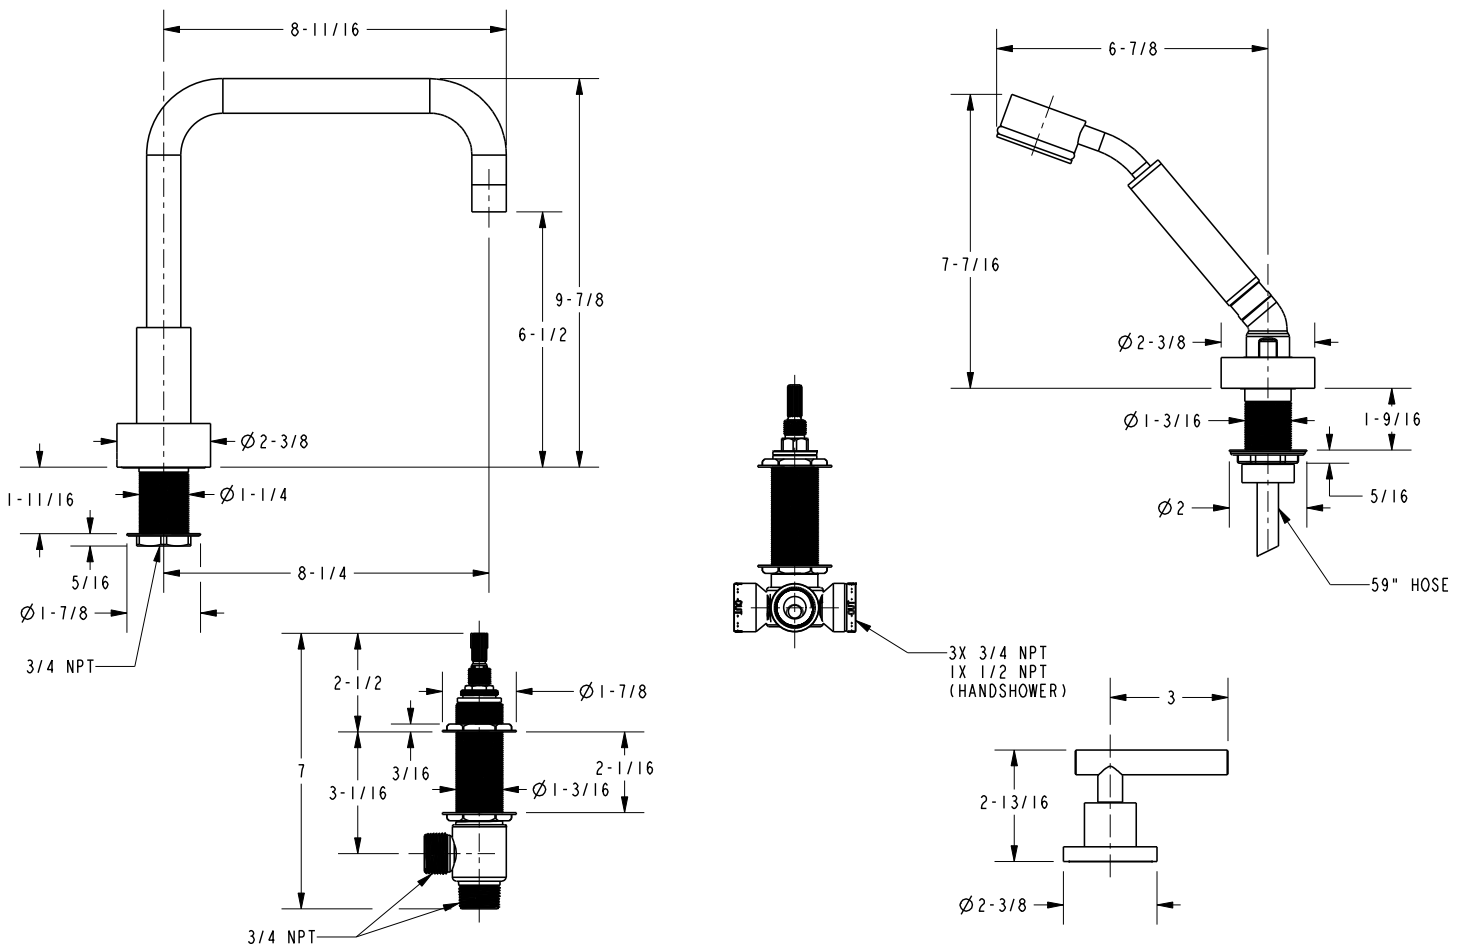

EAST SQUARE

Roman Tub with Handshower Deck Trim

3-1407L

Features

- Solid brass construction
- ADA compliant contemporary lever handles
- 6-1/2" (16.5 cm) spout height at outlet
- 8-1/4" (21.0 cm) spout reach (c-c)
- Intended for use with Newport Brass rough valve kit (Required Accessory) which incorporates the following:
 - Brass valve bodies and quick-connect spout fitting
 - Quarter-turn washerless ceramic disc 3/4" valve cartridges
 - Diverter valve and hoses as needed for handshower

Required Accessory:

Trim, above, and Rough Valve Kit, below, must both be specified.

Application	Roman Tub			Roman Tub with Handshower					
	Hot Valve	Cold Valve	Spout Quick-Connect Fitting	Hot Valve	Cold Valve	Spout Quick-Connect Fitting	Poly-Braided Hose	Handshower Diverter	H/S Flange Hardware
Inlet/Outlet Size	3/4"	3/4"	3/4"	3/4"	3/4"	3/4"	1/2"	3/4" / 1/2"	-
Part Number	<input type="checkbox"/> 1-502			<input type="checkbox"/> 1-503					
Image									

Product Specification:

Add "Color / Finish" suffix to Tub Deck Trim model number, below.

The Roman Tub with Handshower Deck Trim shall be made of solid brass construction. Roman Tub with Handshower Deck Trim shall incorporate ADA compliant contemporary lever handles. Product shall incorporate a 6-1/2" (16.5 cm) spout height at outlet and a 8-1/4" (21.0 cm) spout reach (c-c). Rough valve kit shall incorporate brass valve bodies with quarter-turn washerless ceramic disc 3/4" valve cartridges, a quick-connect spout fitting and a diverter valve with hoses as needed for handshower. Roman Tub with Handshower Deck Trim shall be Newport Brass Model 3-1407L/____ and Newport Brass rough valve kit shall be 1-503.

3-1407L

Product Dimensions (units are in inches)

East Square Roman Tub with Handshower Deck Trim 3-1407L