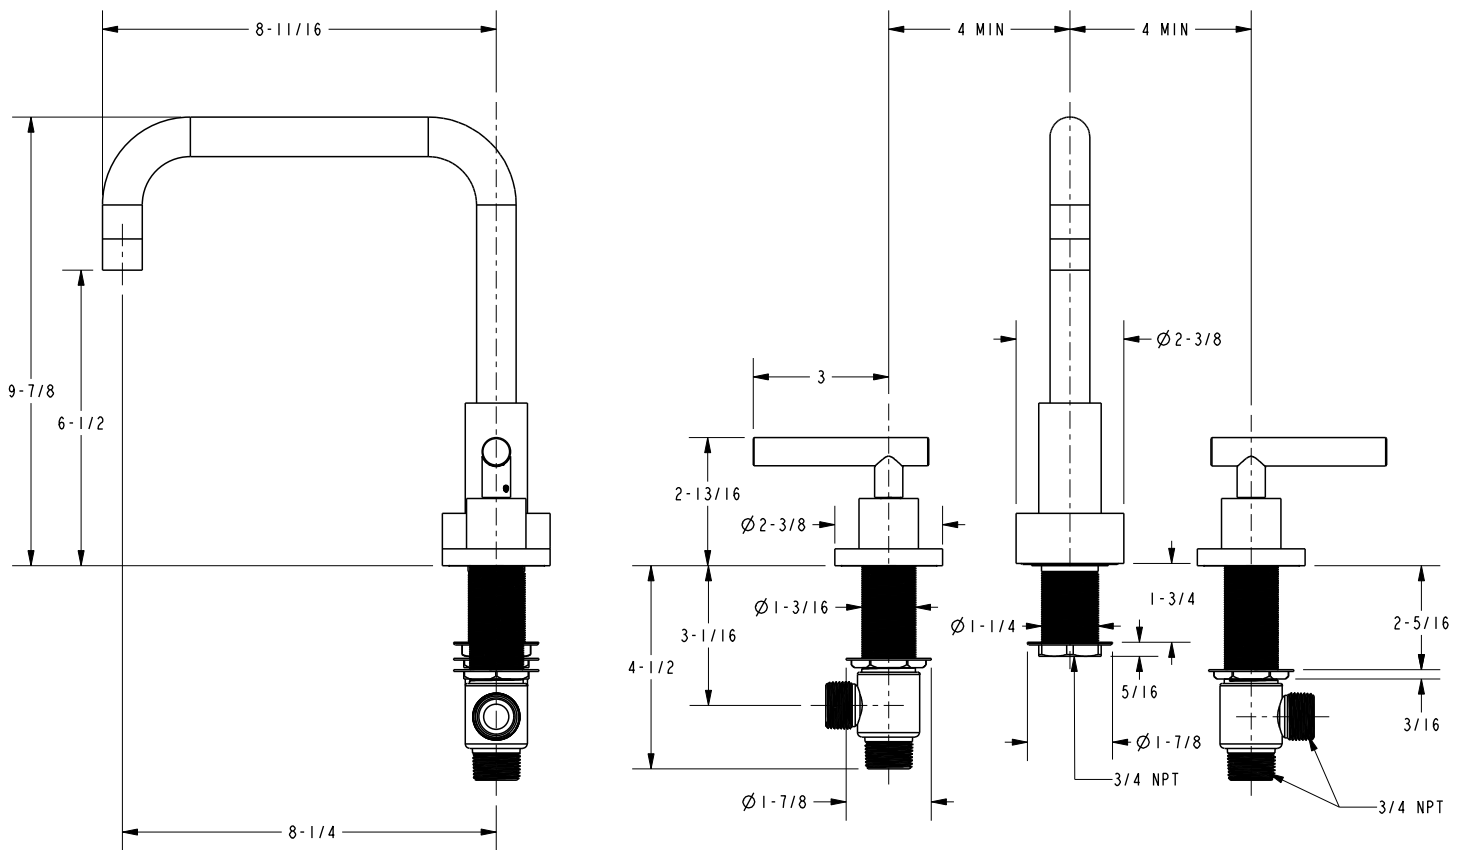

EAST SQUARE

Roman Tub Deck Trim

3-1406L

Features

- Solid brass construction
- ADA compliant contemporary lever handles
- 6-1/2" (16.5 cm) spout height at outlet
- 8-1/4" (21.0 cm) spout reach (c-c)
- Intended for use with Newport Brass rough valve kit (Required Accessory) which incorporates the following:
 - Brass valve bodies and quick-connect spout fitting
 - Quarter-turn washerless ceramic disc 3/4" valve cartridges

Required Accessory:

Trim, above, and Rough Valve Kit, below, must both be specified.

Application	Roman Tub			Roman Tub with Handshower					
	Hot Valve	Cold Valve	Spout Quick-Connect Fitting	Hot Valve	Cold Valve	Spout Quick-Connect Fitting	Poly-Braided Hose	Handshower Diverter	H/S Flange Hardware
Inlet/Outlet Size	3/4"	3/4"	3/4"	3/4"	3/4"	3/4"	1/2"	1/2" / 3/4"	-
Part Number	<input type="checkbox"/> 1-502			<input type="checkbox"/> 1-503					
Image									

Product Specification:

Add "Color / Finish" suffix to Tub Deck Trim model number, below.

The Roman Tub Deck Trim shall be made of solid brass construction. Roman Tub Deck Trim shall incorporate ADA compliant contemporary lever handles. Product shall incorporate a 6-1/2" (16.5 cm) spout height at outlet and a 8-1/4" (21.0 cm) spout reach (c-c). Rough valve kit shall incorporate brass valve bodies with quarter-turn washerless ceramic disc 3/4" valve cartridges and a quick-connect spout fitting. Roman Tub Deck Trim shall be Newport Brass Model 3-1406L/____ and Newport Brass rough valve kit shall be 1-502.

3-1406L

Product Dimensions (units are in inches)

East Square Roman Tub Deck Trim
3-1406L

page 2 of 2 spec_3-1406L

NEWPORT BRASS
Flawless Beauty. From Faucet to Finish.™

t: 949.417.5207 | www.newportbrass.com