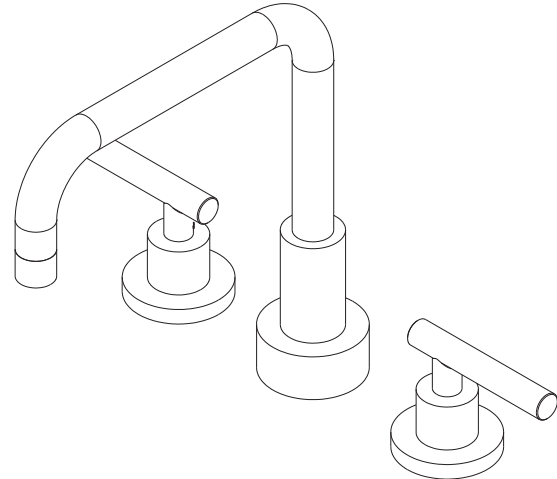

EAST SQUARE

Roman Tub Deck Trim

3-1406L

Features

- Solid brass construction
- ADA compliant contemporary lever handles
- 6-1/2" (16.5 cm) spout height at outlet
- 8-1/4" (21.0 cm) spout reach (c-c)
- Intended for use with Newport Brass rough valve kit (Required Accessory) which incorporates the following:
  - Brass valve bodies and quick-connect spout fitting
  - Quarter-turn washerless ceramic disc 3/4" valve cartridges

Codes / Standards Compliance

Meets or exceeds the following at date of manufacture:

- ASME A112.18.1/CSA B125.1
- IAPMO/cUPC
- IPC
- ADA
- ICC/ANSI A117.1
- All applicable US Federal and State material regulations

Colors / Finishes

- 15: Polished Nickel
- 15A: Antique Nickel
- 26: Polished Chrome
- 10B: Oil Rubbed Bronze
- Other: Refer to the Newport Brass catalog for additional color/finish options.

Specified Model

Model	Description	Colors / Finishes
3-1406L	Roman Tub Deck Trim	☐ 15 ☐ 15A ☐ 26 ☐ 10B ☐ Other

Required Accessory:

Trim, above, and Rough Valve Kit, below, must both be specified.

Application	Roman Tub			Roman Tub with Handshower					
	Hot Valve	Cold Valve	Spout Quick-Connect Fitting	Hot Valve	Cold Valve	Spout Quick-Connect Fitting	Poly-Braided Hose	Handshower Diverter	H/S Flange Hardware
Inlet/Outlet Size	3/4"	3/4"	3/4"	3/4"	3/4"	3/4"	1/2"	1/2" / 3/4"	-
Part Number	☐ 1-502			☐ 1-503					
Image									

Product Specification:

Add "Color / Finish" suffix to Tub Deck Trim model number, below.

The Roman Tub Deck Trim shall be made of solid brass construction. Roman Tub Deck Trim shall incorporate ADA compliant contemporary lever handles. Product shall incorporate a 6-1/2" (16.5 cm) spout height at outlet and a 8-1/4" (21.0 cm) spout reach (c-c). Rough valve kit shall incorporate brass valve bodies with quarter-turn washerless ceramic disc 3/4" valve cartridges and a quick-connect spout fitting. Roman Tub Deck Trim shall be Newport Brass Model 3-1406L/____ and Newport Brass rough valve kit shall be 1-502.