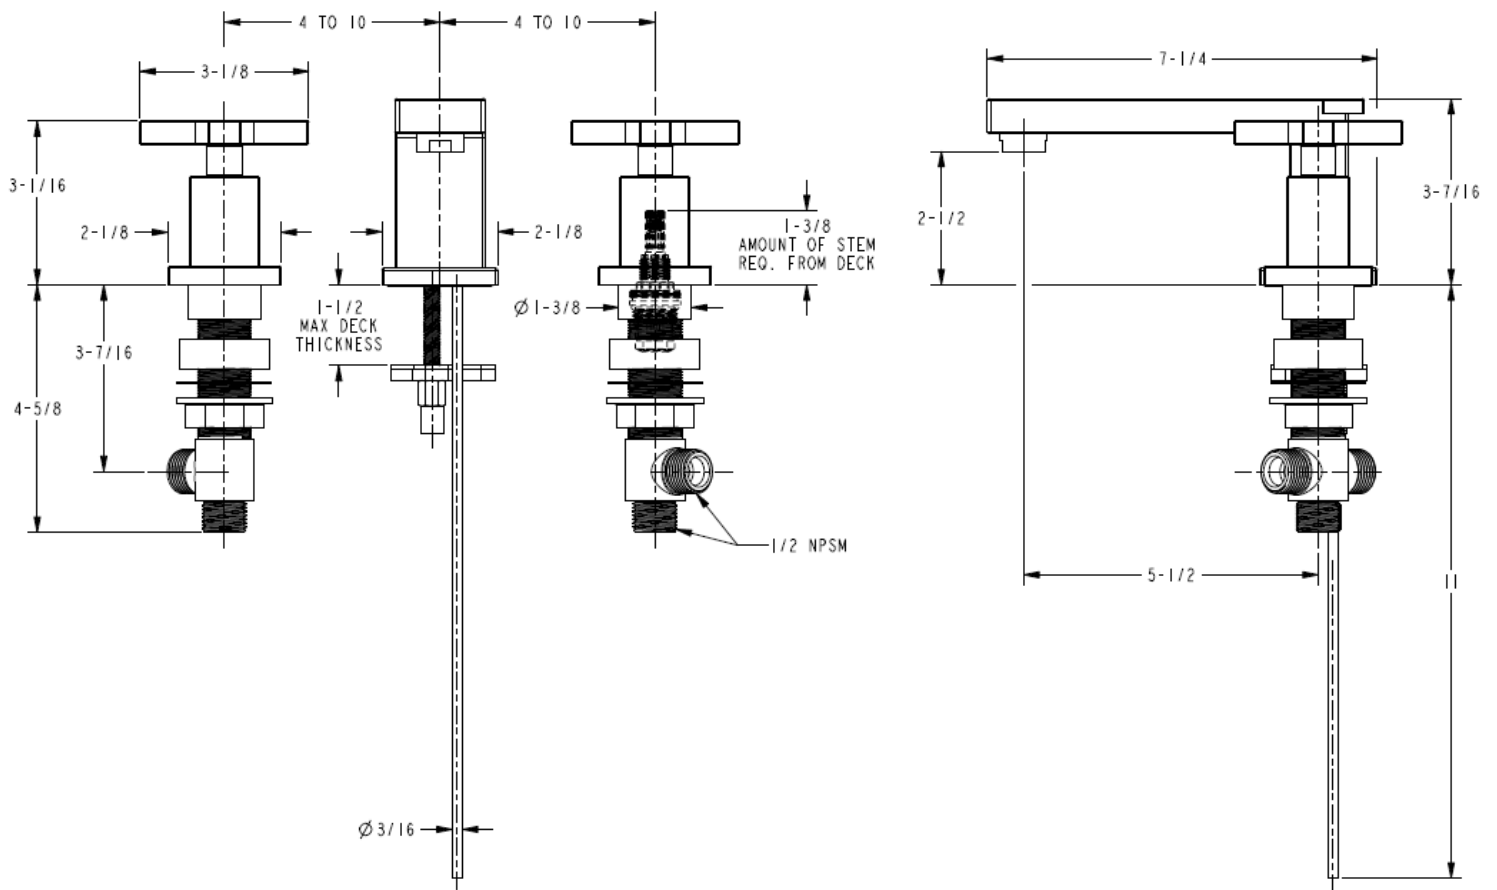

Features

- Solid brass construction
- Brass valve bodies
- Quarter-turn washerless ceramic disc valve cartridges
- ADA compliant traditional cross handles
- Spout assembly with integral supply hoses
- Pop-up drain with tailpiece
- 2-1/2" (6.4 cm) spout height at outlet
- 5-1/2" (14.0 cm) spout reach (c-c)
- For 8" (20.3 cm) centers - Maximum 20" (50.8 cm)
- 1.2 gallons (4.5 liters) per minute maximum flow rate

Specified Model

| Model | Description | Colors Finishes |
|-------|----------------------------|--|
| 2990 | Widespread Lavatory Faucet | <input type="checkbox"/> 10B <input type="checkbox"/> 15 <input type="checkbox"/> 15S <input type="checkbox"/> 26 <input type="checkbox"/> Other |

Product Specification Add "Color / Finish" suffix to Model number, below.

The two-handle Widespread Lavatory Faucet shall be made of solid brass construction. Faucet shall incorporate a spout assembly with integral supply hoses and feature brass valve bodies with quarter-turn washerless ceramic disc valve cartridges. Faucet shall have a 1.2 gallon (4.5 liter) per minute maximum flow rate. Product shall be for 8" (20.3 cm) centers - Maximum 20" (50.8 cm). Product shall incorporate a 2-1/2" (6.4 cm) spout height at outlet and a 5-1/2" (14.0 cm) spout reach (c-c). Faucet shall include a pop-up drain with tailpiece and incorporate ADA compliant traditional cross handles. Widespread Lavatory Faucet shall be Newport Brass Model 2990/____ .

2990

PRODUCT DIMENSIONS *(Units are in inches)*

Skylar Widespread Lavatory Faucet 2990