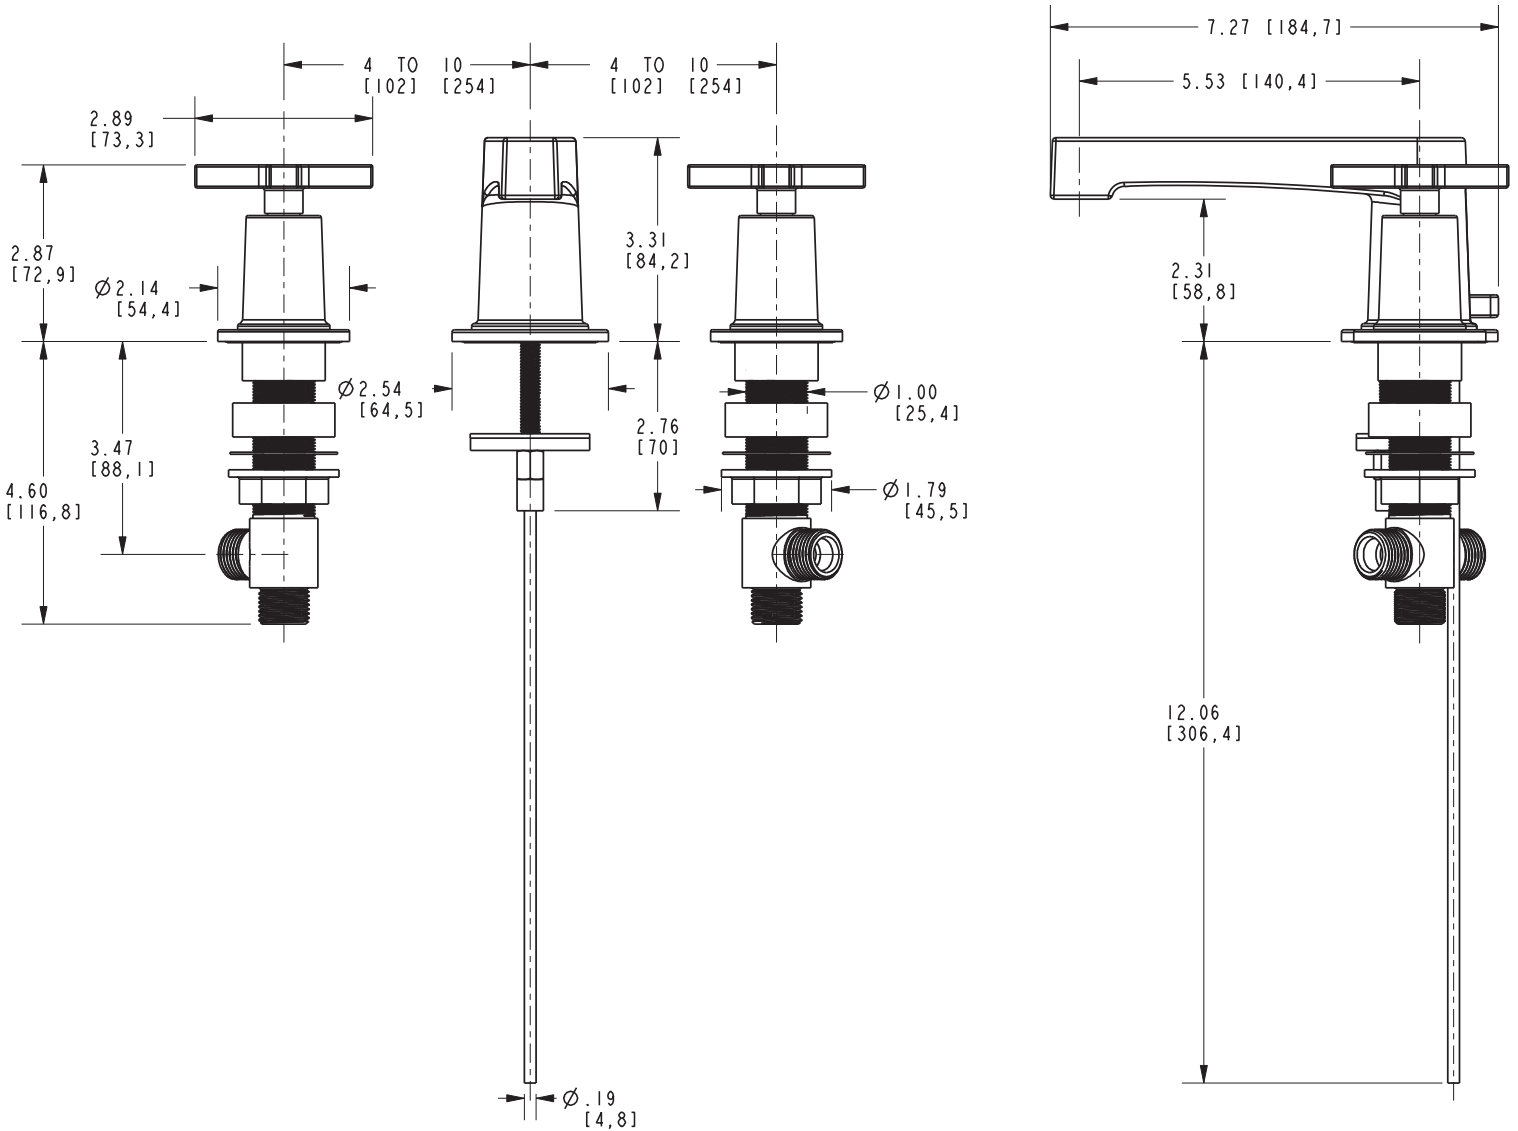

DORRANCE

Features

- Solid brass construction
- Brass valve bodies
- Quarter-turn washerless ceramic disc valve cartridges
- ADA compliant contemporary cross handles
- Spout assembly with integral supply hoses
- Pop-up drain with tailpiece
- 2-5/16" (5.9 cm) spout height at outlet
- 5-1/2" (14.0 cm) spout reach (c-c)
- For 8" (20.3 cm) centers - Maximum 20" (50.8 cm)
- 1.2 gallons (4.5 liters) per minute maximum flow rate

2980

Specified Model

Model	Description	Colors Finishes
2980	Widespread Lavatory Faucet	<input type="checkbox"/> 10B <input type="checkbox"/> 15 <input type="checkbox"/> 15S <input type="checkbox"/> 26 <input type="checkbox"/> Other

Product Specification: Add "Color / Finish" suffix to Model number, below.

The two-handle Widespread Lavatory Faucet shall be made of solid brass construction. Faucet shall incorporate spout assembly with integral supply hoses and feature brass valve bodies with quarter-turn washerless ceramic disc valve cartridges. Faucet shall have a 1.2 gallon (4.5 liter) per minute maximum flow rate. Product shall be for 8" (20.3 cm) centers - Maximum 20" (50.8 cm). Product shall incorporate a 2-5/16" (5.9 cm) spout height at outlet and a 5-1/2" (14.0 cm) spout reach (c-c). Faucet shall include a pop-up drain with tailpiece and incorporate ADA compliant contemporary cross handles. Widespread Lavatory Faucet shall be Newport Brass Model 2980/____.

2980

PRODUCT DIMENSIONS *(Units are in inches)*

Dorrance Widespread Lavatory Faucet 2980