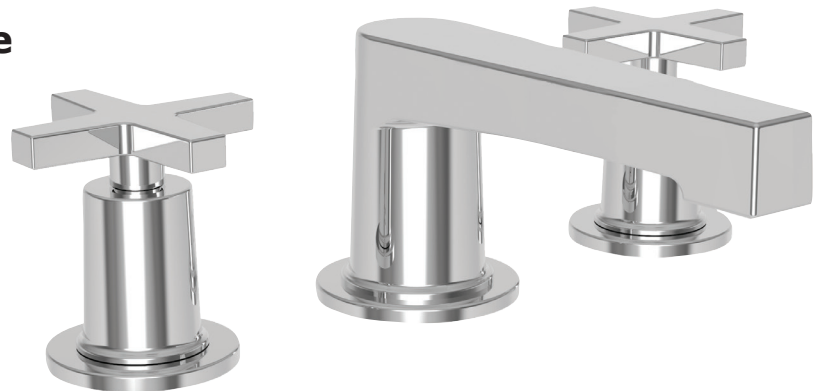

DORRANCE

Features

- Solid brass construction
- Brass valve bodies
- Quarter-turn washerless ceramic disc valve cartridges
- ADA compliant contemporary cross handles
- Spout assembly with integral supply hoses
- Pop-up drain with tailpiece
- 2-5/16" (5.9 cm) spout height at outlet
- 5-1/2" (14.0 cm) spout reach (c-c)
- For 8" (20.3 cm) centers - Maximum 20" (50.8 cm)
- 1.2 gallons (4.5 liters) per minute maximum flow rate

Colors / Finishes

- 10B: Oil Rubbed Bronze
- 15: Polished Nickel
- 15S: Satin Nickel - PVD
- 26: Polished Chrome
- Other: Refer to the Newport Brass catalog for additional color/finish options.

Widespread Lavatory Faucet

2980

Specified Model

Model	Description	Colors Finishes
2980	Widespread Lavatory Faucet	<input type="checkbox"/> 10B <input type="checkbox"/> 15 <input type="checkbox"/> 15S <input type="checkbox"/> 26 <input type="checkbox"/> Other

Product Specification: Add "Color / Finish" suffix to Model number, below.

The two-handle Widespread Lavatory Faucet shall be made of solid brass construction. Faucet shall incorporate spout assembly with integral supply hoses and feature brass valve bodies with quarter-turn washerless ceramic disc valve cartridges. Faucet shall have a 1.2 gallon (4.5 liter) per minute maximum flow rate. Product shall be for 8" (20.3 cm) centers - Maximum 20" (50.8 cm). Product shall incorporate a 2-5/16" (5.9 cm) spout height at outlet and a 5-1/2" (14.0 cm) spout reach (c-c). Faucet shall include a pop-up drain with tailpiece and incorporate ADA compliant contemporary cross handles. Widespread Lavatory Faucet shall be Newport Brass Model 2980/____.