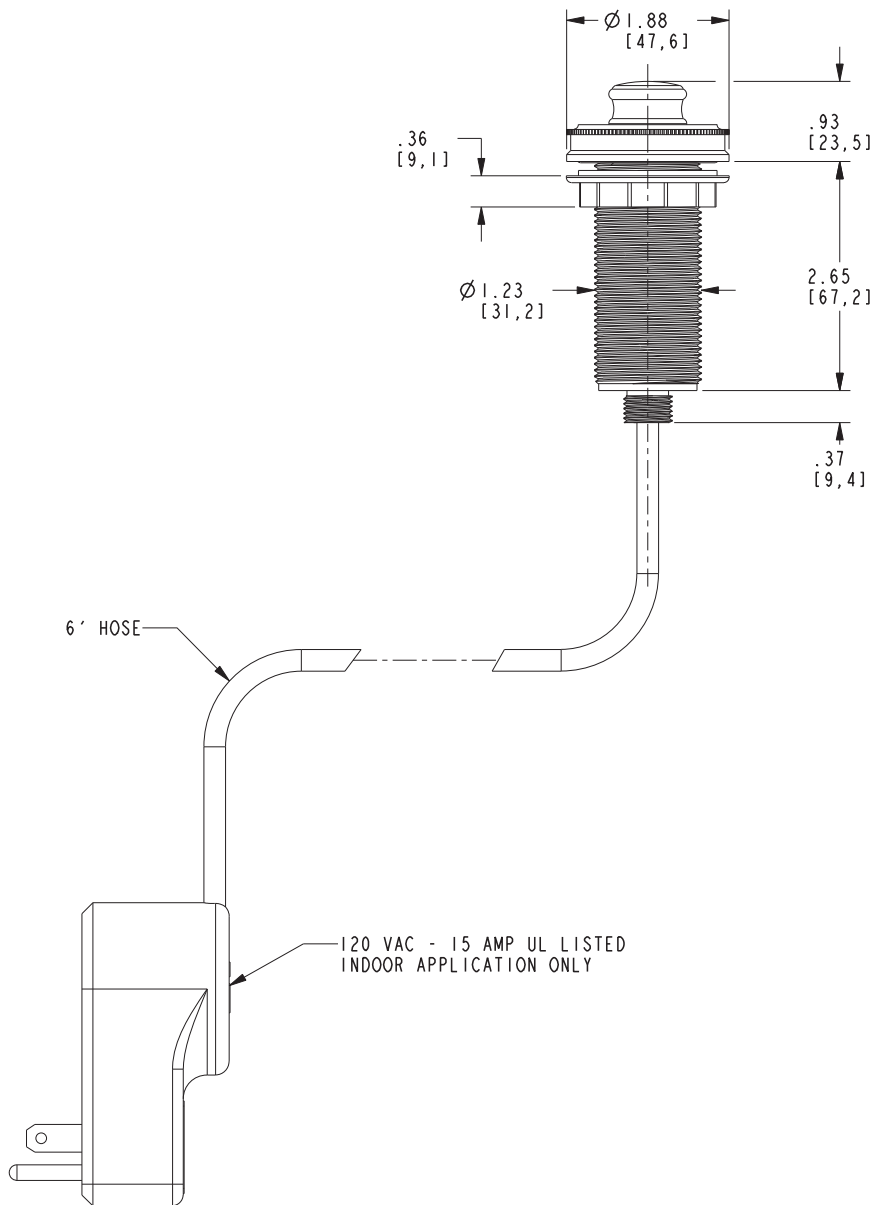

**Features**

- Solid brass construction
- Soft touch air activated
- 6’ supply air hose
- U/L listed 120VAC -15 amp indoor use only outlet adapter
- 15/16” (2.4 cm) trim height
- 1-7/8” (4.8 cm) trim diameter
- Complements Taft Series

2940-5811

**Specified Model**

Model	Description	Colors   Finishes				
2940-5811	Air Activated Disposer Switch Kit	<input type="checkbox"/> 10B	<input type="checkbox"/> 15	<input type="checkbox"/> 15S	<input type="checkbox"/> 26	<input type="checkbox"/> Other
20-379	Air Activated Disposer Switch Trim	<input type="checkbox"/> 10B	<input type="checkbox"/> 15	<input type="checkbox"/> 15S	<input type="checkbox"/> 26	<input type="checkbox"/> Other

\* Note: Requires 1-1/4” to 1-11/16” through hole. Accommodates 2-1/4” maximum deck thickness.

**Product Specification** Add “Color / Finish” suffix to Model number, below.

Air Activated Disposer Switch trim shall be made of solid brass construction. Air Activated Disposer Switch shall include 6’ of supply air hose. Air Activated Disposer Switch shall include U/L listed 120VAC -15 amp indoor use only outlet adapter. Air Activated Disposer Switch shall be Newport Brass Model 2940-5811/\_\_\_\_ .

## PRODUCT DIMENSIONS *(Units are in inches)*