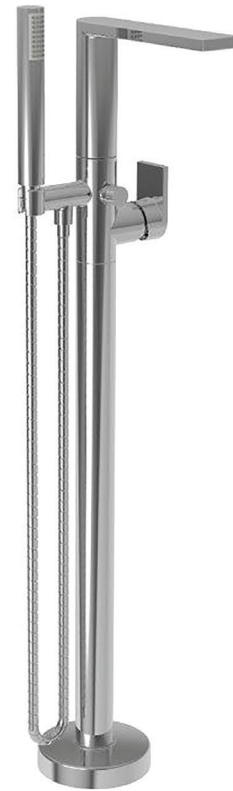

Tub and Handshower Set
2560-4261

Features

- Brass Construction
- Euro-motion ceramic disc 40 mm valve cartridge
- 9.25 gallons (35 liters) per minute spout maximum flow rate
- ADA compliant contemporary lever handle with pull-out diverter
- 3/4" braided hot and cold supply lines (with 1/2" adapters)
- 38" (96.5 cm) tub spout height at outlet
- 8-11/16" (22.1 cm) tub spout reach (center-center)
- Contemporary handshower design of resin construction
- 1.8 gallons (6.7 liters) per minute handshower maximum flow rate
- Floor mounting bracket with integral base and escutcheon

Colors / Finishes

- 10B: Oil Rubbed Bronze
- 15: Polished Nickel
- 15S: Satin Nickel - PVD
- 26: Polished Chrome
- Other: Refer to the Newport Brass catalog for additional color/finish options.

Specified Model

Product Specification: Add "Color / Finish" suffix to Model number, below.

The Freestanding Exposed Tub and Handshower Set shall be made of brass construction (with resin handshower). Freestanding Exposed Tub and Handshower Set shall incorporate a Euro-motion ceramic disc 40 mm valve cartridge with ADA compliant contemporary lever handle and pull-out diverter. Product shall be designed for floor-mounted configurations. Product shall have a 38" (96.5 cm) tub spout height at outlet and 8-11/16" (22.1 cm) tub spout reach (center-center). Product shall feature a plated resin handshower having a contemporary design and a 1.8 gallons (6.7 liters) per minute maximum flow rate. Product shall include 3/4" braided hot and cold supply lines (with 1/2" adapters) and a floor mounting bracket with integral base and escutcheon. Freestanding Exposed Tub and Handshower Set shall be Newport Brass Model 2560-4261/____.

2560-4261

PRODUCT DIMENSIONS *(Units are in inches)*

Skylar Tub and Handshower Set 2560-4261