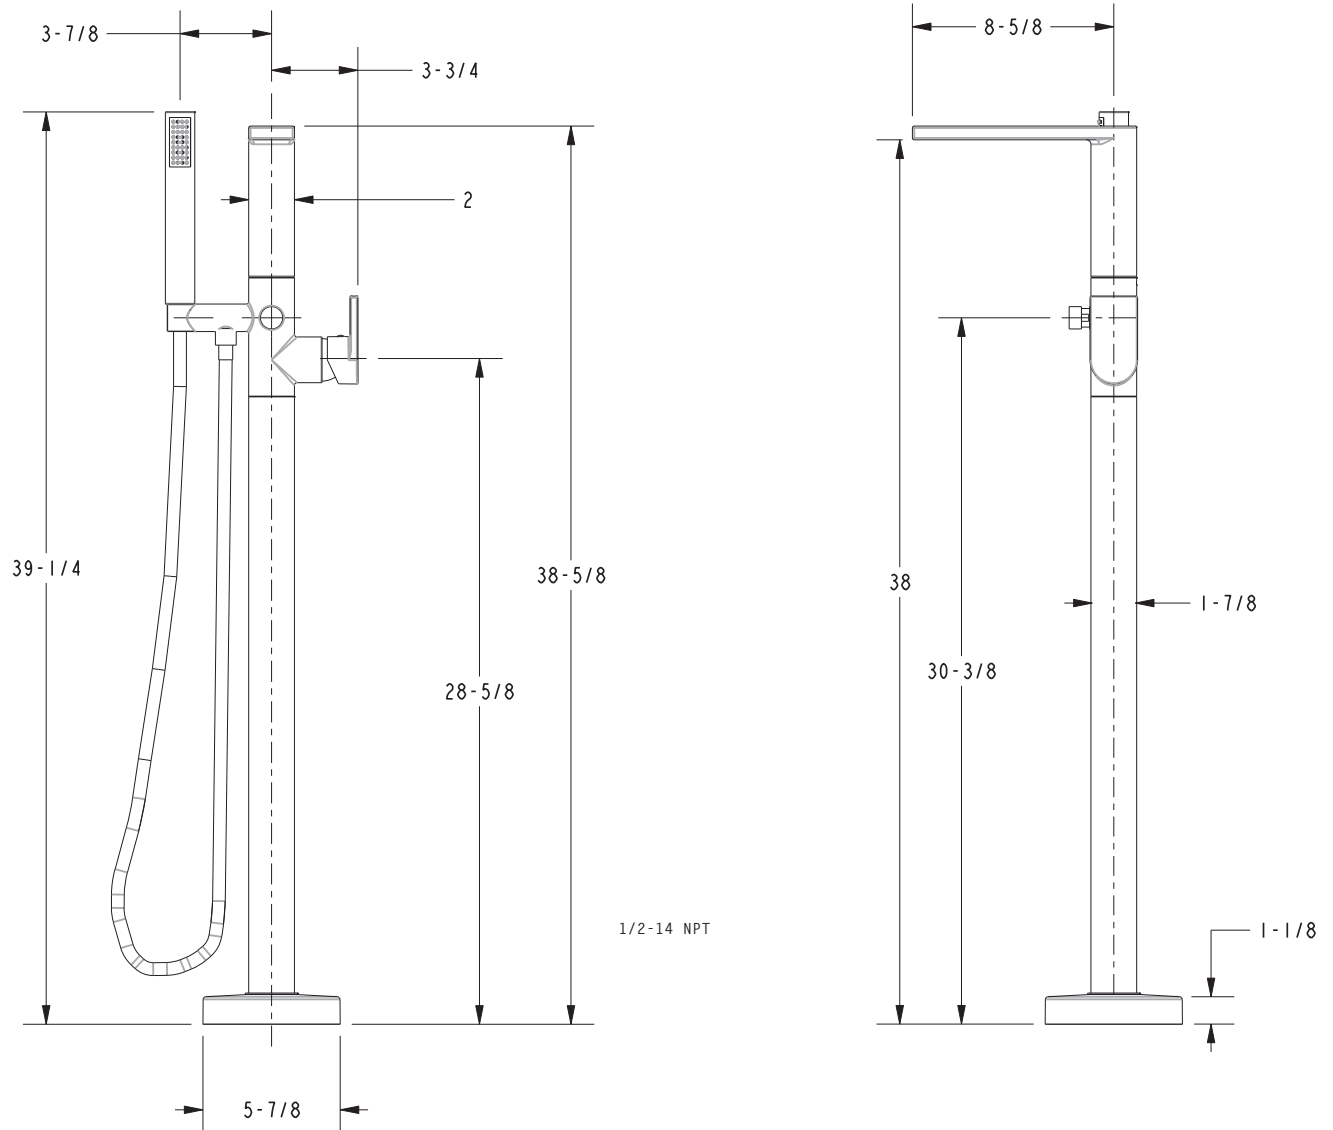

Tub and Handshower Set
2560-4261

Features

- Brass Construction
- Euro-motion ceramic disc 40 mm valve cartridge
- 9.25 gallons (35 liters) per minute spout maximum flow rate
- ADA compliant contemporary lever handle with pull-out diverter
- 3/4" braided hot and cold supply lines (with 1/2" adapters)
- 38" (96.5 cm) tub spout height at outlet
- 8-11/16" (22.1 cm) tub spout reach (center-center)
- Contemporary handshower design of resin construction
- 1.8 gallons (6.7 liters) per minute handshower maximum flow rate
- Floor mounting bracket with integral base and escutcheon

Product Specification: Add "Color / Finish" suffix to Model number, below.

The Freestanding Exposed Tub and Handshower Set shall be made of brass construction (with resin handshower). Freestanding Exposed Tub and Handshower Set shall incorporate a Euro-motion ceramic disc 40 mm valve cartridge with ADA compliant contemporary lever handle and pull-out diverter. Product shall be designed for floor-mounted configurations. Product shall have a 38" (96.5 cm) tub spout height at outlet and 8-11/16" (22.1 cm) tub spout reach (center-center). Product shall feature a plated resin handshower having a contemporary design and a 1.8 gallons (6.7 liters) per minute maximum flow rate. Product shall include 3/4" braided hot and cold supply lines (with 1/2" adapters) and a floor mounting bracket with integral base and escutcheon. Freestanding Exposed Tub and Handshower Set shall be Newport Brass Model 2560-4261/____.

2560-4261

PRODUCT DIMENSIONS *(Units are in inches)*

Skylar Tub and Handshower Set 2560-4261