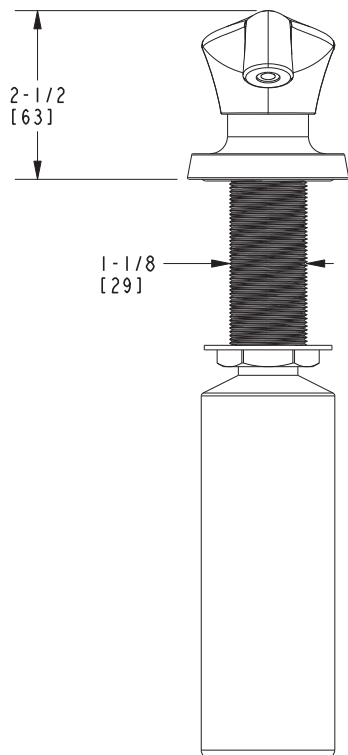

VESPERA

Features

- Solid brass construction
- Removable spout for above deck refilling
- Large 13 fluid ounce (384 ml) capacity bottle included
- 1-1/2" (3.8 cm) spout height at outlet
- 3-3/8" (8.6 cm) spout reach (c-c)
- All applicable US Federal and State material regulations

Model	Description	Colors Finishes				
2500-5721	Soap / Lotion Dispenser	<input type="checkbox"/> 10B	<input type="checkbox"/> 15	<input type="checkbox"/> 15A	<input type="checkbox"/> 26	<input type="checkbox"/> Other
2-779	Soap / Lotion Replacement Pump Head	<input type="checkbox"/> 10B	<input type="checkbox"/> 15	<input type="checkbox"/> 15A	<input type="checkbox"/> 26	<input type="checkbox"/> Other
125-8	Soap / Lotion Pump					
125-9	Soap / Lotion Replacement Bottle					

* Note: Requires 1-1/4" to 1-11/16" through hole. Accommodates 2-1/4" maximum deck thickness.

Product Specification: Add "Color / Finish" suffix to Model number, below.

The Soap / Lotion Dispenser shall be made of solid brass construction. Dispenser shall incorporate a removable top spout assembly for easy refilling access. Dispenser shall incorporate a refillable 13 fluid ounce (384 ml) capacity container. Product shall incorporate a 1-1/2" (3.8 cm) spout height at outlet and a 3-3/8" (8.6 cm) spout reach (c-c). Soap / Lotion Dispenser shall be Newport Brass Model 2500-5721/____. Soap / Lotion Replacement Pump Head shall be Newport Brass Model 2-799/____. Soap / Lotion Replacement Pump shall be Newport Brass Model 125-8. Soap / Lotion Replacement Bottle shall be Newport Brass Model 125-9.

2500-5721

PRODUCT DIMENSIONS *(Units are in inches)*

Vespera Soap / Lotion Dispenser
2500-5721