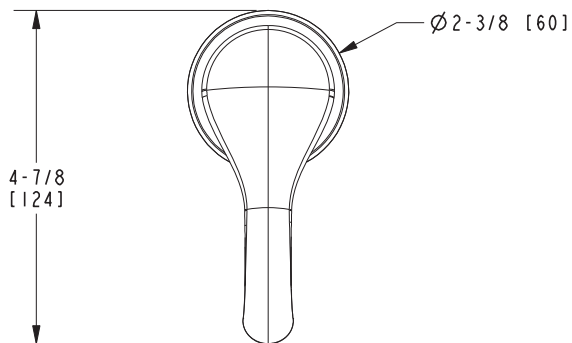

VESPERA

Features

- Solid brass construction
- Removable spout for above deck refilling
- Large 13 fluid ounce (384 ml) capacity bottle included
- 1-1/2" (3.8 cm) spout height at outlet
- 3-3/8" (8.6 cm) spout reach (c-c)
- All applicable US Federal and State material regulations

Model	Description	Colors Finishes				
2500-5721	Soap / Lotion Dispenser	<input type="checkbox"/> 10B	<input type="checkbox"/> 15	<input type="checkbox"/> 15A	<input type="checkbox"/> 26	<input type="checkbox"/> Other
2-779	Soap / Lotion Replacement Pump Head	<input type="checkbox"/> 10B	<input type="checkbox"/> 15	<input type="checkbox"/> 15A	<input type="checkbox"/> 26	<input type="checkbox"/> Other
125-8	Soap / Lotion Pump					
125-9	Soap / Lotion Replacement Bottle					

* Note: Requires 1-1/4" to 1-11/16" through hole. Accommodates 2-1/4" maximum deck thickness.

Product Specification: Add "Color / Finish" suffix to Model number, below.

The Soap / Lotion Dispenser shall be made of solid brass construction. Dispenser shall incorporate a removable top spout assembly for easy refilling access. Dispenser shall incorporate a refillable 13 fluid ounce (384 ml) capacity container. Product shall incorporate a 1-1/2" (3.8 cm) spout height at outlet and a 3-3/8" (8.6 cm) spout reach (c-c). Soap / Lotion Dispenser shall be Newport Brass Model 2500-5721/____. Soap / Lotion Replacement Pump Head shall be Newport Brass Model 2-799/____. Soap / Lotion Replacement Pump shall be Newport Brass Model 125-8. Soap / Lotion Replacement Bottle shall be Newport Brass Model 125-9.

2500-5721

PRODUCT DIMENSIONS *(Units are in inches)*

Vespera Soap / Lotion Dispenser
2500-5721