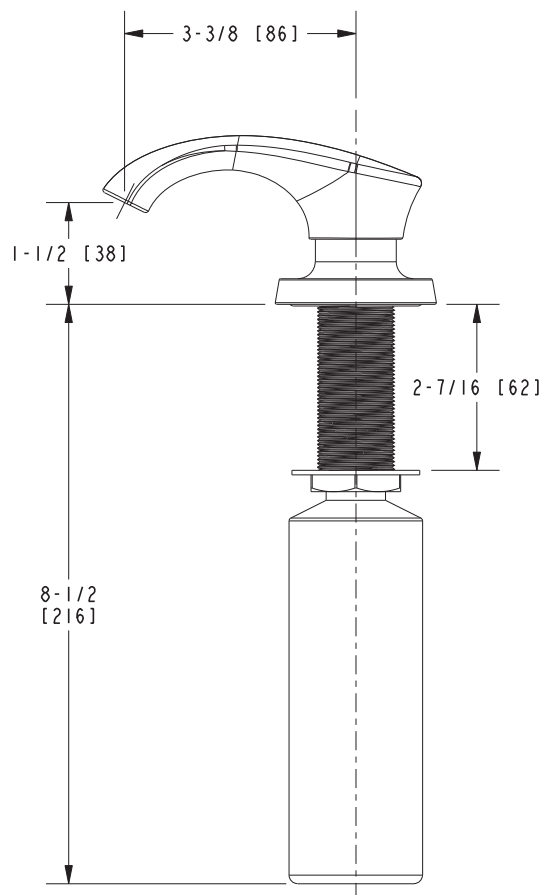

VESPERA

Features

- Solid brass construction
- Removable spout for above deck refilling
- Large 13 fluid ounce (384 ml) capacity bottle included
- 1-1/2" (3.8 cm) spout height at outlet
- 3-3/8" (8.6 cm) spout reach (c-c)
- All applicable US Federal and State material regulations

Model	Description	Colors Finishes				
2500-5721	Soap / Lotion Dispenser	<input type="checkbox"/> 10B	<input type="checkbox"/> 15	<input type="checkbox"/> 15A	<input type="checkbox"/> 26	<input type="checkbox"/> Other
2-779	Soap / Lotion Replacement Pump Head	<input type="checkbox"/> 10B	<input type="checkbox"/> 15	<input type="checkbox"/> 15A	<input type="checkbox"/> 26	<input type="checkbox"/> Other
125-8	Soap / Lotion Pump					
125-9	Soap / Lotion Replacement Bottle					

* Note: Requires 1-1/4" to 1-11/16" through hole. Accommodates 2-1/4" maximum deck thickness.

Product Specification: Add "Color / Finish" suffix to Model number, below.

The Soap / Lotion Dispenser shall be made of solid brass construction. Dispenser shall incorporate a removable top spout assembly for easy refilling access. Dispenser shall incorporate a refillable 13 fluid ounce (384 ml) capacity container. Product shall incorporate a 1-1/2" (3.8 cm) spout height at outlet and a 3-3/8" (8.6 cm) spout reach (c-c). Soap / Lotion Dispenser shall be Newport Brass Model 2500-5721/____. Soap / Lotion Replacement Pump Head shall be Newport Brass Model 2-799/____. Soap / Lotion Replacement Pump shall be Newport Brass Model 125-8. Soap / Lotion Replacement Bottle shall be Newport Brass Model 125-9.

2500-5721

PRODUCT DIMENSIONS *(Units are in inches)*

Vespera Soap / Lotion Dispenser
2500-5721