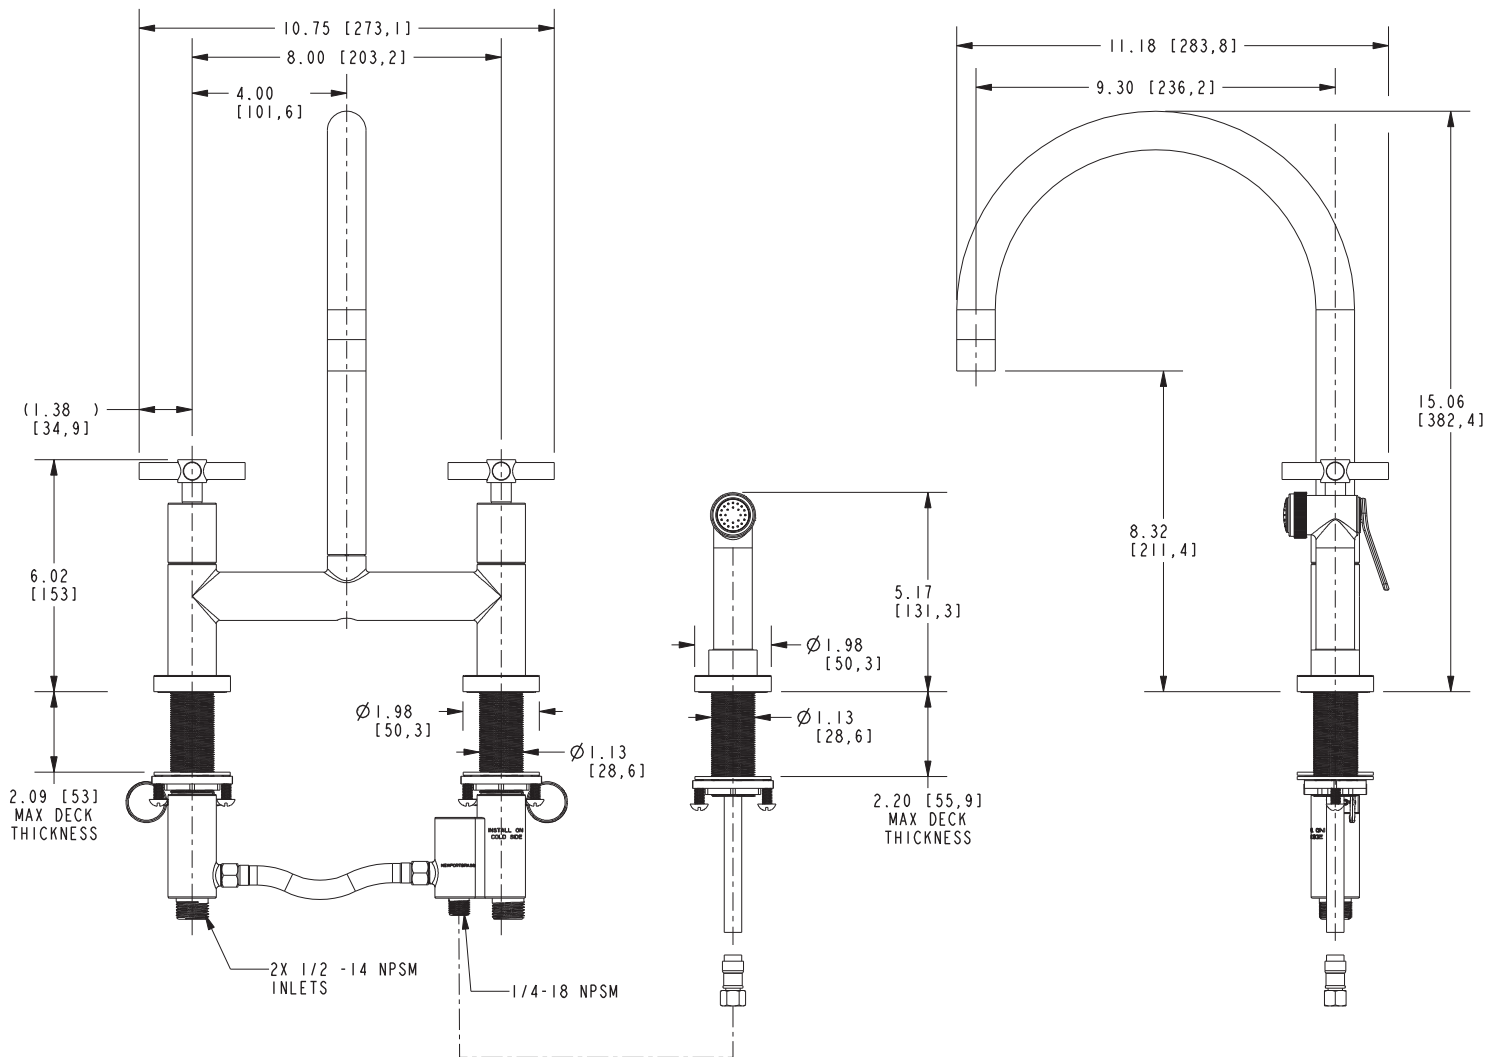

EAST LINEAR

Features

- Solid brass construction
- Bridge-style brass valve bodies
- Quarter-turn washerless ceramic disc valve cartridges
- Swivel spout assembly
- Solid brass pull-out sidespray assembly
- 8.32" (21.1 cm) spout height at outlet
- 9.30" (23.6 cm) spout reach (c-c)
- For 8.00" (20.3 cm) centers
- ADA Complaint (Handles Only)
- 1.8 GPM (6.8 LPM) Max

Product Specification Add "Color / Finish" suffix to Model number, below.

The Bridge Style Kitchen Faucet shall be made of solid brass construction. Faucet shall incorporate a swivel spout assembly with integral side-spray diverter assembly and feature bridge-style brass valve bodies with quarter-turn washerless ceramic disc valve cartridges. Faucet shall have a 1.8 gallons (6.8 liters) per minute maximum flow rate. Product shall be for 8.00" (20.3 cm) centers. Product shall incorporate a 8.32" (21.1 cm) spout height at outlet and a 9.30" (23.6 cm) spout reach (c-c). Faucet shall incorporate traditional cross handles. Bridge-Style Kitchen Faucet with Sidespray shall be Newport Brass Model 1500-5412/_____.

1500-5412

PRODUCT DIMENSIONS *(Units are in inches)*

Product Dimensions are provided for reference only. For specific product installation guidelines, please reference the Installation Instructions of the product being installed.

East Linear Bridge Style Kitchen Faucet 1500-5412