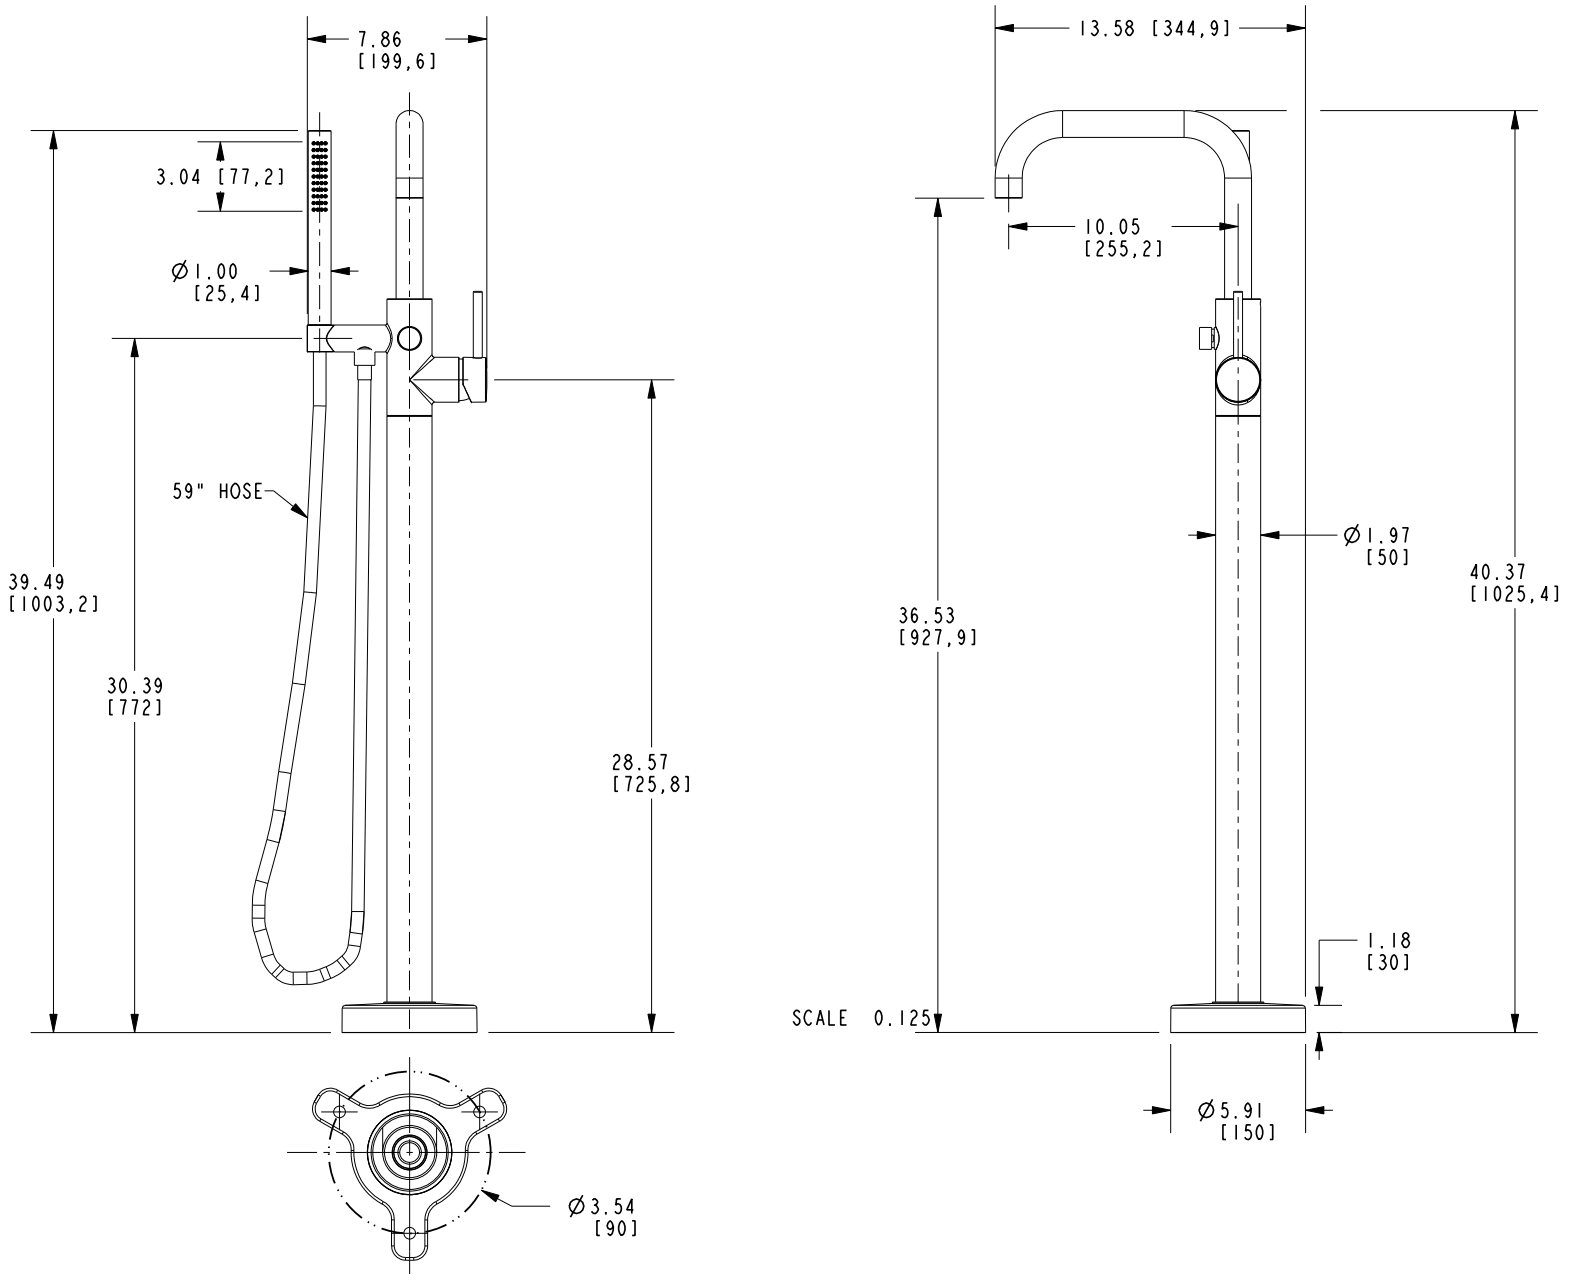

1400-4261

PRODUCT DIMENSIONS *(Units are in inches)*

Product Dimensions are provided for reference only. For specific product installation guidelines, please reference the Installation Instructions of the product being installed.

East Square Tub and Handshower Set 1400-4261